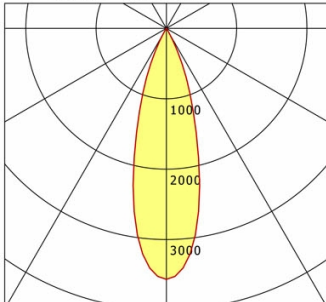

ILVY-FIX 100.TWL.30.WH-CO/DALI

Ilvy Fix (2700 K, 1xLED 14W TWL 740lm 30°)

— C0/C180 cd / 1000 lm

	C0	C90	C180	C270
0°	3565	3565	3565	3565
15°	1711	1711	1711	1711
30°	92	92	92	92
45°	8	8	8	8
60°	1	1	1	1
75°	0	0	0	0
90°	0	0	0	0
cd / 1000 lm				

Offset [m] Cone width [m] Illuminance [lx]