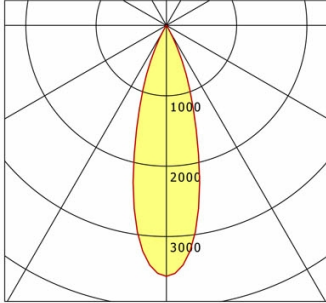

ILVY-FIX 100.TWL.30.WH-CO/DALI

Ilvy Fix (4000 K, 1xLED 14W TWL 820lm 30°)

— C0/C180 cd / 1000 lm

	C0	C90	C180	C270
0°	3565	3565	3565	3565
15°	1711	1711	1711	1711
30°	92	92	92	92
45°	8	8	8	8
60°	1	1	1	1
75°	0	0	0	0
90°	0	0	0	0
cd / 1000 lm				

Offset [m] Cone width [m] Illuminance [lx]