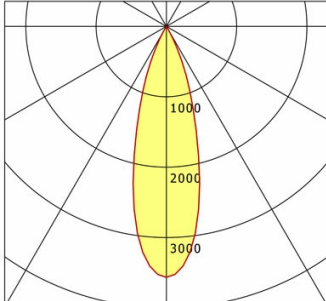

ILVY-FIX 100.TWL.30.WH-CO/DALI

Ilvy Fix (6500 K, 1xLED 14W TWL 970lm 30°)

— C0/C180 cd / 1000 lm

	C0	C90	C180	C270
0°	3565	3565	3565	3565
15°	1711	1711	1711	1711
30°	92	92	92	92
45°	8	8	8	8
60°	1	1	1	1
75°	0	0	0	0
90°	0	0	0	0
cd / 1000 lm				

Offset [m] Cone width [m] Illuminance [lx]