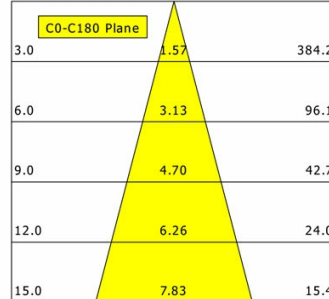

Offset [m] Cone width [m] Illuminance [lx]

<b>η</b>	LED
Efficiency	54 lm/W
Direct/Indirect	↓ 100% / ↑ 0%
System Power	14 W
<b>UGR</b>	X=4H, Y=8H
Reflection factors	70/50/20
UGR C0/C180	<10.0
UGR C90/C270	<10.0
CIE Flux Codes	99 100 100 100 100
Ra/CRI	>90

## ILVY-FIX 100.TWL.30.WH-CO/DALI

Ilvy Fix (6500 K, 1xLED 14W TWL 970lm 30°)

— C0/C180 cd / 1000 lm

	C0	C90	C180	C270
0°	3565	3565	3565	3565
15°	1711	1711	1711	1711
30°	92	92	92	92
45°	8	8	8	8
60°	1	1	1	1
75°	0	0	0	0
90°	0	0	0	0
cd / 1000 lm				

Offset [m] Cone width [m] Illuminance [lx]

<b>η</b>	LED
Efficiency	69 lm/W
Direct/Indirect	↓ 100% / ↑ 0%
System Power	14 W
<b>UGR</b>	X=4H, Y=8H
Reflection factors	70/50/20
UGR C0/C180	<10.0
UGR C90/C270	<10.0
CIE Flux Codes	99 100 100 100 100
Ra/CRI	>90