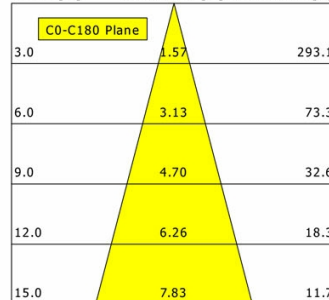

Offset [m] Cone width [m] Illuminance [lx]

<b>η</b>	LED
Efficiency	59 lm/W
Direct/Indirect	↓ 100% / ↑ 0%
System Power	14 W
<b>UGR</b>	X=4H, Y=8H
Reflection factors	70/50/20
UGR C0/C180	<10.0
UGR C90/C270	<10.0
CIE Flux Codes	99 100 100 100 100
Ra/CRI	>90

## ILVY-FIX 100.TWL.30.WH-CO/DALI

Ilvy Fix (2700 K, 1xLED 14W TWL 740lm 30°)

— C0/C180 cd / 1000 lm

	C0	C90	C180	C270
0°	3565	3565	3565	3565
15°	1711	1711	1711	1711
30°	92	92	92	92
45°	8	8	8	8
60°	1	1	1	1
75°	0	0	0	0
90°	0	0	0	0
cd / 1000 lm				

Offset [m] Cone width [m] Illuminance [lx]

<b>η</b>	LED
Efficiency	53 lm/W
Direct/Indirect	↓ 100% / ↑ 0%
System Power	14 W
<b>UGR</b>	X=4H, Y=8H
Reflection factors	70/50/20
UGR C0/C180	<10.0
UGR C90/C270	<10.0
CIE Flux Codes	99 100 100 100 100
Ra/CRI	>90