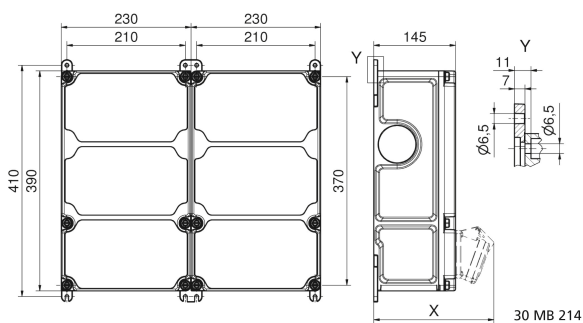

Surface-mounting distributor - plastic - VARIABOX - L Duo

Product description	
BALS-Prd.-Nr	89128
EAN	4024941206600
Product category	VARIABOX - L Duo
Specification/Norm	DIN EN 61439-2
Protection degree	IP44
Colour of appliance	Housing bottom similar black RAL 9017, Housing top grey RAL 7035
Height	390mm
Width	460mm

Product description	
Depth	145mm
RDF factor	1
Nominal current InA	63

Logistics data	
Weight/pcs	8.922 kg / Piece
Packaging	Carton
Content amount	1 ST
EAN	4024941206600
Length	800 mm
Width	600 mm
Height	340 mm
Weight	10.272 kg
Volume	163,200 ccm

Tiefenmaß/ depth X (mm)

Bezeichnung/ with	IP44	IP67
OTC-Klappe/ OTC operating window	180	180
Schutzk. Steckdose/domestic socket	162	205
CEE 16A 3p	200	200
CEE 16A 4p	204	202
CEE 16A 5p	207	205
CEE 32A 3p/4p	211	213
CEE 32A 5p	213	214
CEE 63A 3p/4p/5p	229	231