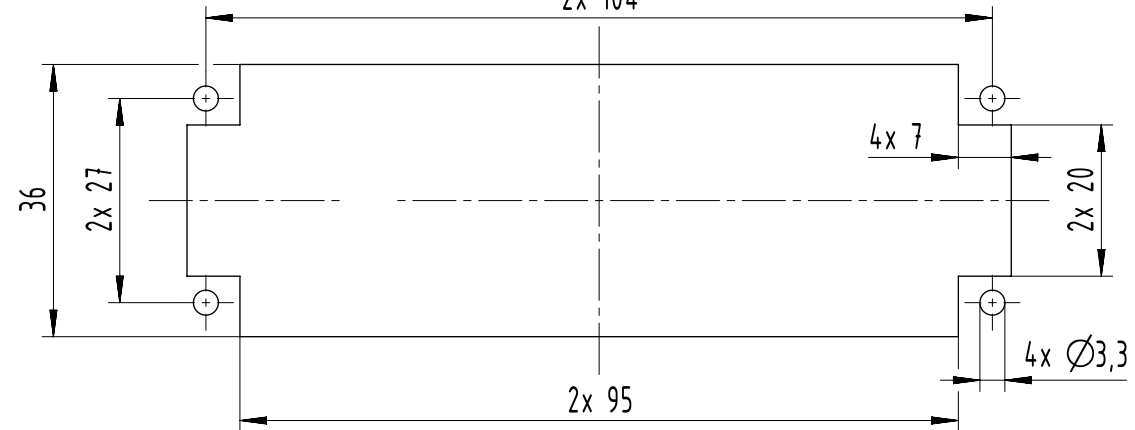

panel cut out  
2x 104

	All rights reserved Department EL PD		Created by 406869		Inspected by luok		Standardisation		Date 13-Jan-2025		State 40 - Released	
	HARTING D-32339 Espelkamp		Title Han ES 24B PE-CC Female				SAP Mat. Number 09330242776		Doc-Key / ECM-Nr. DS00207175		Rev. C	