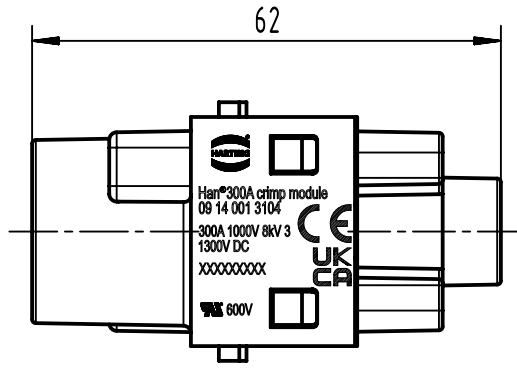

1 2 3 4 5 6

A

B

C

D

	All Dimensions in mm Original Size DIN A4		Scale 1:1	Free size tol.		Ref.
			Created by HOLLERT	Inspected by SUNDERMEIER	Standardisation	Sub.
All rights reserved Department EL PD		Title Han 300A crimp module, female		Date 2023-01-19	State Final Release	Doc-Key / ECM-Nr. 100855410/UGD/001/D 500000235150
HARTING D-32339 Espelkamp		Type TB	Number 09 14 001 3104		Rev. D	Page 1/1