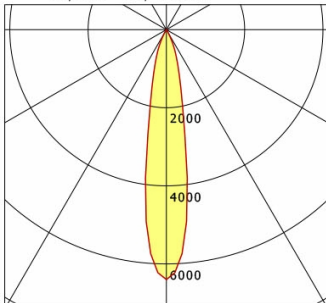

Ilvy Fix (2700 K, 1xLED 14W TWL 780lm 20°)

Ilvy Fix (3000 K, 1xLED 14W TWL 800lm 20°)

	C0	C90	C180	C270
0°	6400	6400	6400	6400
15°	1343	1343	1343	1343
30°	85	85	85	85
45°	7	7	7	7
60°	1	1	1	1
75°	0	0	0	0
90°	0	0	0	0
cd / 1000 lm				

Offset [m] Cone width [m] Illuminance [lx]