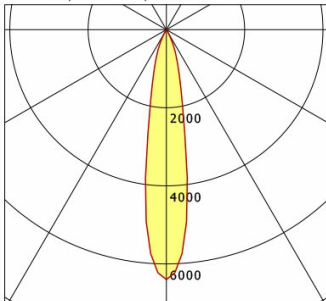

Offset [m] Cone width [m] Illuminance [lx]

<b>η</b>	LED
Efficiency	56 lm/W
Direct/Indirect	↓ 100% / ↑ 0%
System Power	14 W
<b>UGR</b>	X=4H, Y=8H
Reflection factors	70/50/20
UGR C0/C180	<10.0
UGR C90/C270	<10.0
CIE Flux Codes	99 100 100 100 100
Ra/CRI	>90

LTS

Ilvy Fix (3000 K, 1xLED 14W TWL 800lm 20°)

— C0/C180 cd / 1000 lm

	C0	C90	C180	C270
0°	6400	6400	6400	6400
15°	1343	1343	1343	1343
30°	85	85	85	85
45°	7	7	7	7
60°	1	1	1	1
75°	0	0	0	0
90°	0	0	0	0
cd / 1000 lm				

Offset [m] Cone width [m] Illuminance [lx]

<b>η</b>	LED
Efficiency	57 lm/W
Direct/Indirect	↓ 100% / ↑ 0%
System Power	14 W
<b>UGR</b>	X=4H, Y=8H
Reflection factors	70/50/20
UGR C0/C180	<10.0
UGR C90/C270	<10.0
CIE Flux Codes	99 100 100 100 100
Ra/CRI	>90

LTS

Ilvy Fix (4000 K, 1xLED 14W TWL 860lm 20°)

— C0/C180 cd / 1000 lm

	C0	C90	C180	C270
0°	6400	6400	6400	6400
15°	1343	1343	1343	1343
30°	85	85	85	85
45°	7	7	7	7
60°	1	1	1	1
75°	0	0	0	0
90°	0	0	0	0
cd / 1000 lm				