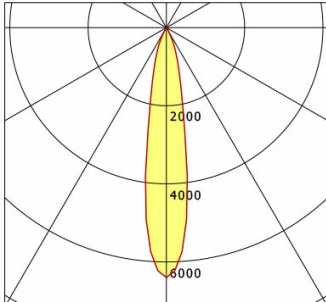

Ilvy Fix (3000 K, 1xLED 14W TWL 800lm 20°)

Ilvy Fix (4000 K, 1xLED 14W TWL 860lm 20°)

	C0	C90	C180	C270
0°	6400	6400	6400	6400
15°	1343	1343	1343	1343
30°	85	85	85	85
45°	7	7	7	7
60°	1	1	1	1
75°	0	0	0	0
90°	0	0	0	0
cd / 1000 lm				

Offset [m] Cone width [m] Illuminance [lx]