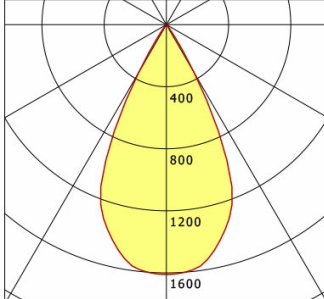

Offset [m] Cone width [m] Illuminance [lx]

η	LED
Efficiency	56 lm/W
Direct/Indirect	↓ 100% / ↑ 0%
System Power	14 W
UGR	X=4H, Y=8H
Reflection factors	70/50/20
UGR C0/C180	<10.0
UGR C90/C270	<10.0
CIE Flux Codes	99 100 100 100 100
Ra/CRI	>90

LTS

Ilvy Fix (4000 K, 1xLED 14W TWL 840lm 50°)

— C0/C180 cd / 1000 lm

	C0	C90	C180	C270
0°	1611	1611	1611	1611
15°	1402	1402	1402	1402
30°	356	356	356	356
45°	10	10	10	10
60°	1	1	1	1
75°	0	0	0	0
90°	0	0	0	0
cd / 1000 lm				

Offset [m] Cone width [m] Illuminance [lx]

η	LED
Efficiency	60 lm/W
Direct/Indirect	↓ 100% / ↑ 0%
System Power	14 W
UGR	X=4H, Y=8H
Reflection factors	70/50/20
UGR C0/C180	<10.0
UGR C90/C270	<10.0
CIE Flux Codes	99 100 100 100 100
Ra/CRI	>90

LTS

Ilvy Fix (6500 K, 1xLED 14W TWL 990lm 50°)

— C0/C180 cd / 1000 lm

	C0	C90	C180	C270
0°	1611	1611	1611	1611
15°	1402	1402	1402	1402
30°	356	356	356	356
45°	10	10	10	10
60°	1	1	1	1
75°	0	0	0	0
90°	0	0	0	0
cd / 1000 lm				