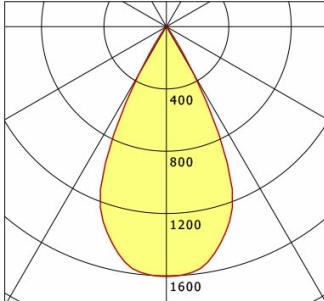

Ilvy Fix (2700 K, 1xLED 14W TWL 760lm 50°)

	C0	C90	C180	C270
0°	1605	1605	1605	1605
15°	1405	1405	1405	1405
30°	352	352	352	352
45°	10	10	10	10
60°	1	1	1	1
75°	0	0	0	0
90°	0	0	0	0
cd / 1000 lm				

Offset [m] Cone width [m] Illuminance [lx]