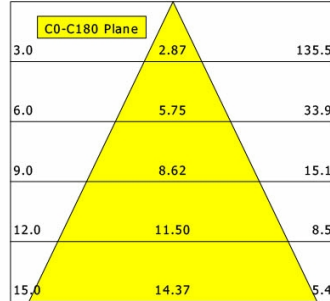

LTS

Ilvy Fix (6500 K, 1xLED 14W TWL 990lm 50°)

— C0/C180 cd / 1000 lm

	C0	C90	C180	C270
0°	1611	1611	1611	1611
15°	1402	1402	1402	1402
30°	356	356	356	356
45°	10	10	10	10
60°	1	1	1	1
75°	0	0	0	0
90°	0	0	0	0
cd / 1000 lm				

Offset [m] Cone width [m] Illuminance [lx]

η	LED
Efficiency	71 lm/W
Direct/Indirect	↓ 100% / ↑ 0%
System Power	14 W
UGR	X=4H, Y=8H
Reflection factors	70/50/20
UGR C0/C180	10.3
UGR C90/C270	10.3
CIE Flux Codes	99 100 100 100 100
Ra/CRI	>90

LTS

Ilvy Fix (2700 K, 1xLED 14W TWL 760lm 50°)

— C0/C180 cd / 1000 lm

	C0	C90	C180	C270
0°	1605	1605	1605	1605
15°	1405	1405	1405	1405
30°	352	352	352	352
45°	10	10	10	10
60°	1	1	1	1
75°	0	0	0	0
90°	0	0	0	0
cd / 1000 lm				

Offset [m] Cone width [m] Illuminance [lx]

η	LED
Efficiency	54 lm/W
Direct/Indirect	↓ 100% / ↑ 0%
System Power	14 W
UGR	X=4H, Y=8H
Reflection factors	70/50/20
UGR C0/C180	<10.0
UGR C90/C270	<10.0
CIE Flux Codes	99 100 100 100 100
Ra/CRI	>90