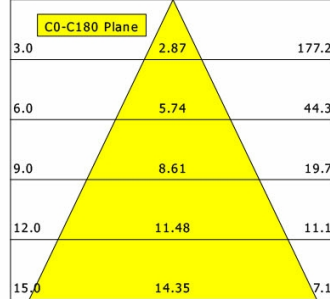

Offset [m] Cone width [m] Illuminance [lx]

η	LED
Efficiency	56 lm/W
Direct/Indirect	↓ 100% / ↑ 0%
System Power	14 W
UGR	X=4H, Y=8H
Reflection factors	70/50/20
UGR C0/C180	<10.0
UGR C90/C270	<10.0
CIE Flux Codes	99 100 100 100 100
Ra/CRI	>90

Offset [m] Cone width [m] Illuminance [lx]

η	LED
Efficiency	60 lm/W
Direct/Indirect	↓ 100% / ↑ 0%
System Power	14 W
UGR	X=4H, Y=8H
Reflection factors	70/50/20
UGR C0/C180	<10.0
UGR C90/C270	<10.0
CIE Flux Codes	99 100 100 100 100
Ra/CRI	>90

LTS

Ilvy Fix (6500 K, 1xLED 14W TWL 990lm 50°)

— C0/C180 cd / 1000 lm

	C0	C90	C180	C270
0°	1611	1611	1611	1611
15°	1402	1402	1402	1402
30°	356	356	356	356
45°	10	10	10	10
60°	1	1	1	1
75°	0	0	0	0
90°	0	0	0	0
cd / 1000 lm				

Offset [m] Cone width [m] Illuminance [lx]

η	LED
Efficiency	71 lm/W
Direct/Indirect	↓ 100% / ↑ 0%
System Power	14 W
UGR	X=4H, Y=8H
Reflection factors	70/50/20
UGR C0/C180	10.3
UGR C90/C270	10.3
CIE Flux Codes	99 100 100 100 100
Ra/CRI	>90