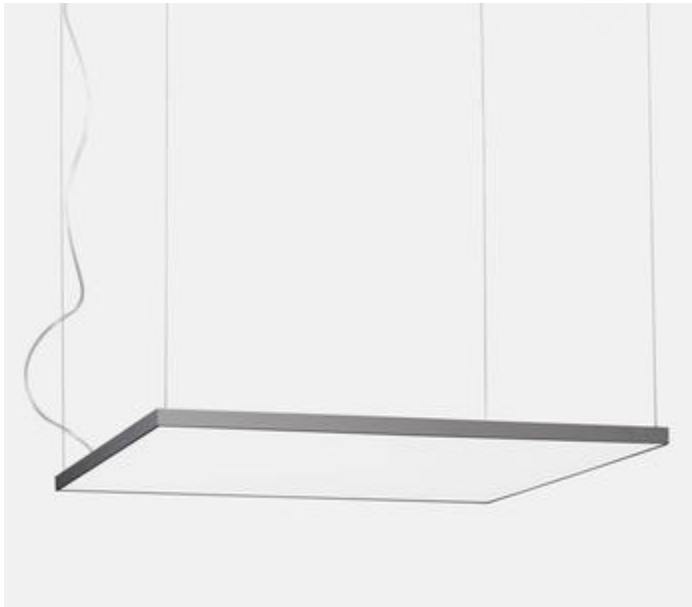

Cubic-P6

Pendant luminaire - Direct/indirect light distribution

Illustrations may only be similar and serve as an orientation.

Cubic-P6. LED. Pendant luminaire. Luminaire body with 25mm visible overall height and minimalist edge of only 5mm. Luminaire body made of high-quality aluminum profile. Surface finish Jet Black. Direct/indirect light distribution. Colour temperature: 4000K (Cool White). Colour Rendering Index (CRI): >80. Microprismatic screen for uniform illumination and reduced luminance in office areas. UGR<=19. Dimmable DALI. LxWxH (square). L=600mm. W=600mm. H=25mm. Cord suspension for parallel installation with power supply cable and ceiling rose

Cubic-P6

Pendant luminaire - Direct/indirect light distribution

Customer / Project: _____

Note: _____

Productname	Cubic-P6	LED lifetime	L85B10 (tq 25°C) = 50.000h
Lamp	LED	UGR	UGR<=19
Installation Type	Pendant luminaire	Photometric code	8 40 / 3 3 9
Surface finish	Jet Black	Photobiological class	RG0 (EN62471)
Light characteristics	Direct/indirect light distribution	Indoor/Outdoor	Indoor: ta [ambient] max. 25°C
Colour temperature	4000K	Weight (kg)	7,8kg
Colour Rendering Index (CRI)	CRI>80		
Optical system	Microprismatic screen		
Control	Dimmable (DALI)		
Length L/Diameter D (mm)	L=600mm		
Width W (mm)	W=600mm		
Height H (mm)	H=25mm		
Current/Power	Medium-Power		
Luminous Flux	6670lm		
Watt	46W		
Suspension	Parallel cord susp (Set)		
Ceiling rose colour	Ceiling rose: Matching luminaire's surface colour		
Pendant length (mm)	Pendant length max 1500mm		
Degree of protection	IP20		
Cable Colour	Power supply: transparent		