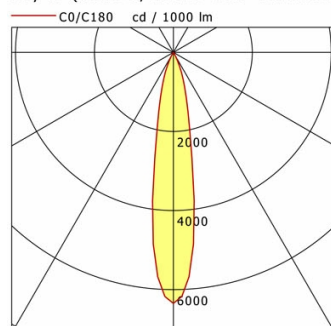

η	LED
Efficiency	54 lm/W
Direct/Indirect	↓ 100% / ↑ 0%
System Power	14 W
UGR	X=4H, Y=8H
Reflection factors	70/50/20
UGR C0/C180	13.0
UGR C90/C270	13.0
CIE Flux Codes	98 99 100 100 100
Ra/CRI	>90

LTS

ILVY-IP 100.TWL.20/DALI

Ilvy IP (4000 K, 1xLED 14W TWL 810lm 20°)

	C0	C90	C180	C270
0°	6347	6347	6347	6347
15°	1343	1343	1343	1343
30°	75	75	75	75
45°	13	13	13	13
60°	5	5	5	5
75°	2	2	2	2
90°	0	0	0	0
cd / 1000 lm				

Offset [m]	Cone width [m]	Illuminance [lx]
3.0	0.96	571.3
6.0	1.93	142.8
9.0	2.89	63.5
12.0	3.86	35.7
15.0	4.82	22.9

η	LED
Efficiency	58 lm/W
Direct/Indirect	↓ 100% / ↑ 0%
System Power	14 W
UGR	X=4H, Y=8H
Reflection factors	70/50/20
UGR C0/C180	13.3
UGR C90/C270	13.3
CIE Flux Codes	98 99 100 100 100
Ra/CRI	>90

LTS

ILVY-IP 100.TWL.20/DALI

Ilvy IP (6500 K, 1xLED 14W TWL 960lm 20°)

	C0	C90	C180	C270
0°	6347	6347	6347	6347
15°	1343	1343	1343	1343
30°	75	75	75	75
45°	13	13	13	13
60°	5	5	5	5
75°	2	2	2	2
90°	0	0	0	0
cd / 1000 lm				

Offset [m]	Cone width [m]	Illuminance [lx]
3.0	0.96	677.0
6.0	1.93	169.3
9.0	2.89	75.2
12.0	3.86	42.3
15.0	4.82	27.1