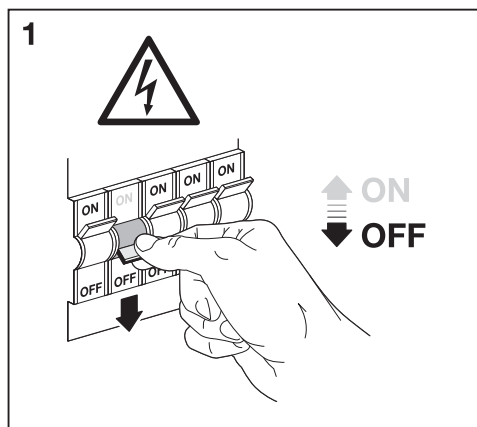

1x

3300g 

mm

	H	ø
4058075754751	75	400
4058075754775	95	490

		This product contains a light source of energy efficiency class	
EAN		outer ring	inner ring
SMART WIFI ORBIS WOOD 400 TW	4058075754751	E 	E 
SMART WIFI ORBIS CLARIA 490 RGBTW	4058075754775	E 	C 