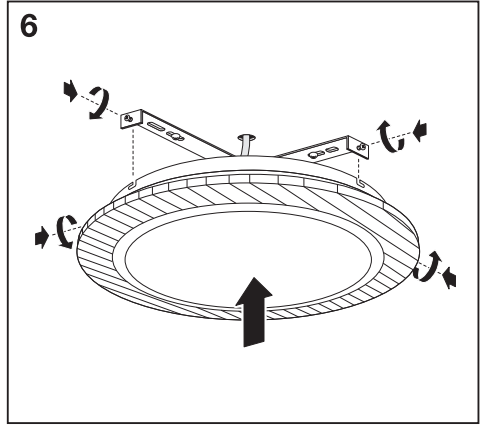

1x

3300g 

mm

	H	ø
4058075754751	75	400
4058075754775	95	490

		This product contains a light source of energy efficiency class	
EAN		outer ring	inner ring
SMART WIFI ORBIS WOOD 400 TW	4058075754751	E 	E 
SMART WIFI ORBIS CLARIA 490 RGBTW	4058075754775	E 	C 