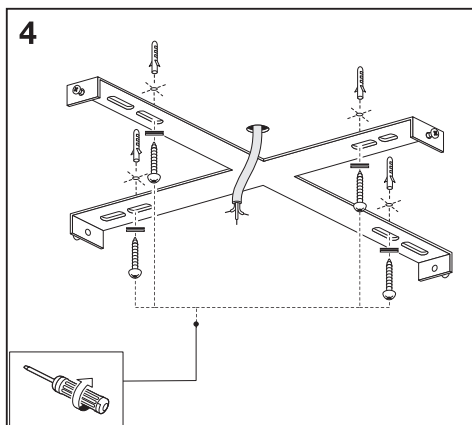

1x

3300g 

mm

	H	ø
4058075754751	75	400
4058075754775	95	490

		This product contains a light source of energy efficiency class	
EAN		outer ring	inner ring
SMART WIFI ORBIS WOOD 400 TW	4058075754751	E 	E 
SMART WIFI ORBIS CLARIA 490 RGBTW	4058075754775	E 	C 