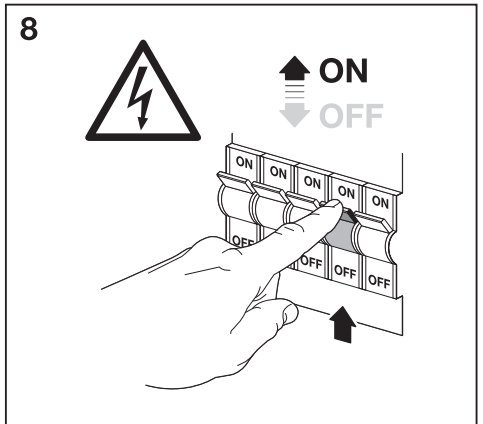

1x

3300g 

mm

	H	ø
4058075754751	75	400
4058075754775	95	490

		This product contains a light source of energy efficiency class	
EAN		outer ring	inner ring
SMART WIFI ORBIS WOOD 400 TW	4058075754751	E 	E 
SMART WIFI ORBIS CLARIA 490 RGBTW	4058075754775	E 	C 