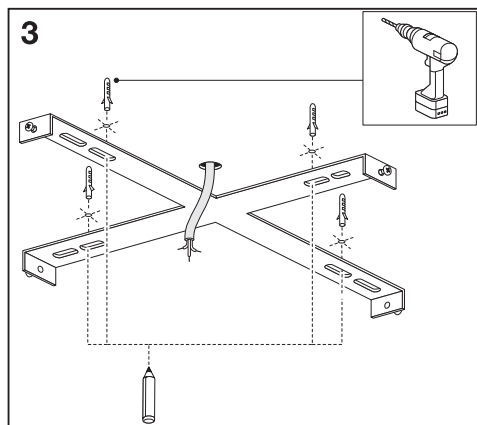

1x

3300g 

mm

	H	ø
4058075754751	75	400
4058075754775	95	490

		This product contains a light source of energy efficiency class	
EAN		outer ring	inner ring
SMART WIFI ORBIS WOOD 400 TW	4058075754751	E 	E 
SMART WIFI ORBIS CLARIA 490 RGBTW	4058075754775	E 	C 