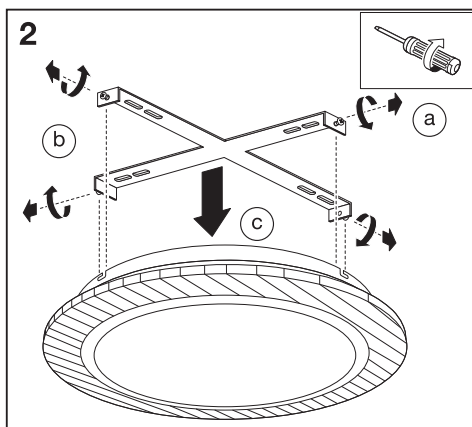

1x

3300g 

mm

	H	ø
4058075754751	75	400
4058075754775	95	490

		This product contains a light source of energy efficiency class	
EAN		outer ring	inner ring
SMART WIFI ORBIS WOOD 400 TW	4058075754751	E 	E 
SMART WIFI ORBIS CLARIA 490 RGBTW	4058075754775	E 	C 