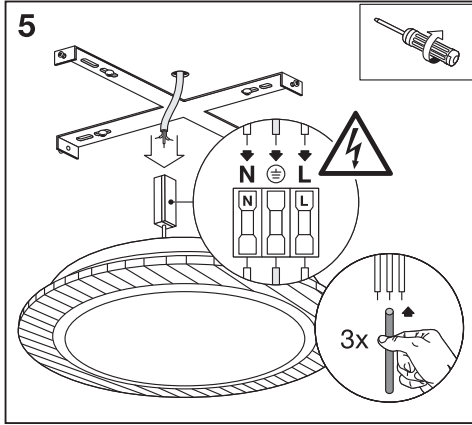

1x

3300g 

mm

	H	ø
4058075754751	75	400
4058075754775	95	490

		This product contains a light source of energy efficiency class	
EAN		outer ring	inner ring
SMART WIFI ORBIS WOOD 400 TW	4058075754751	E 	E 
SMART WIFI ORBIS CLARIA 490 RGBTW	4058075754775	E 	C 