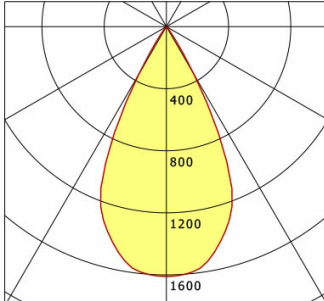

Offset [m] Cone width [m] Illuminance [lx]

η	LED
Efficiency	56 lm/W
Direct/Indirect	↓ 100% / ↑ 0%
System Power	14 W
UGR	X=4H, Y=8H
Reflection factors	70/50/20
UGR C0/C180	<10.0
UGR C90/C270	<10.0
CIE Flux Codes	99 100 100 100 100
Ra/CRI	>90

LTS

Ilvy Fix (4000 K, 1xLED 14W TWL 840lm 50°)

— C0/C180 cd / 1000 lm

	C0	C90	C180	C270
0°	1611	1611	1611	1611
15°	1402	1402	1402	1402
30°	356	356	356	356
45°	10	10	10	10
60°	1	1	1	1
75°	0	0	0	0
90°	0	0	0	0
cd / 1000 lm				

Offset [m] Cone width [m] Illuminance [lx]

η	LED
Efficiency	60 lm/W
Direct/Indirect	↓ 100% / ↑ 0%
System Power	14 W
UGR	X=4H, Y=8H
Reflection factors	70/50/20
UGR C0/C180	<10.0
UGR C90/C270	<10.0
CIE Flux Codes	99 100 100 100 100
Ra/CRI	>90

LTS

Ilvy Fix (6500 K, 1xLED 14W TWL 990lm 50°)

— C0/C180 cd / 1000 lm

	C0	C90	C180	C270
0°	1611	1611	1611	1611
15°	1402	1402	1402	1402
30°	356	356	356	356
45°	10	10	10	10
60°	1	1	1	1
75°	0	0	0	0
90°	0	0	0	0
cd / 1000 lm				