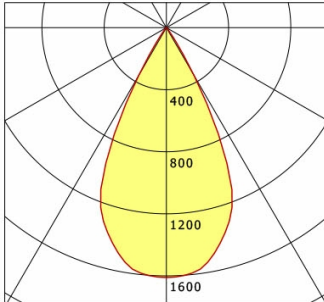

C0	C90	C180	C270
0°	1611	1611	1611	1611
15°	1402	1402	1402	1402
30°	356	356	356	356
45°	10	10	10	10
60°	1	1	1	1
75°	0	0	0	0
90°	0	0	0	0
cd / 1000 lm				

Offset [m] Cone width [m] Illuminance [lx]