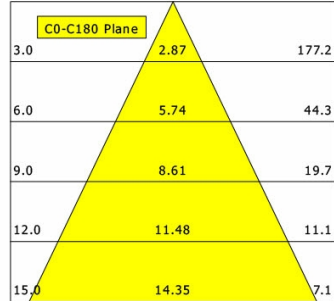

Offset [m] Cone width [m] Illuminance [lx]

η	LED
Efficiency	56 lm/W
Direct/Indirect	↓ 100% / ↑ 0%
System Power	14 W
UGR	X=4H, Y=8H
Reflection factors	70/50/20
UGR C0/C180	<10.0
UGR C90/C270	<10.0
CIE Flux Codes	99 100 100 100 100
Ra/CRI	>90

Offset [m] Cone width [m] Illuminance [lx]

η	LED
Efficiency	60 lm/W
Direct/Indirect	↓ 100% / ↑ 0%
System Power	14 W
UGR	X=4H, Y=8H
Reflection factors	70/50/20
UGR C0/C180	<10.0
UGR C90/C270	<10.0
CIE Flux Codes	99 100 100 100 100
Ra/CRI	>90

LTS

Ilvy Fix (6500 K, 1xLED 14W TWL 990lm 50°)

— C0/C180 cd / 1000 lm

	C0	C90	C180	C270
0°	1611	1611	1611	1611
15°	1402	1402	1402	1402
30°	356	356	356	356
45°	10	10	10	10
60°	1	1	1	1
75°	0	0	0	0
90°	0	0	0	0
cd / 1000 lm				

Offset [m] Cone width [m] Illuminance [lx]

η	LED
Efficiency	71 lm/W
Direct/Indirect	↓ 100% / ↑ 0%
System Power	14 W
UGR	X=4H, Y=8H
Reflection factors	70/50/20
UGR C0/C180	10.3
UGR C90/C270	10.3
CIE Flux Codes	99 100 100 100 100
Ra/CRI	>90