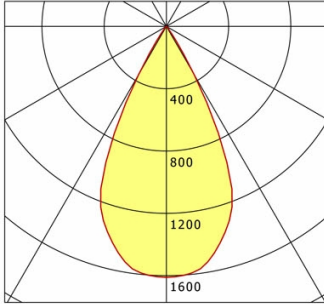

ILVY-FIX 100.TWL.50.BK-WH/DALI

Ilvy Fix (3000 K, 1xLED 14W TWL 780lm 50°)

— C0/C180 cd / 1000 lm

	C0	C90	C180	C270
0°	1611	1611	1611	1611
15°	1402	1402	1402	1402
30°	356	356	356	356
45°	10	10	10	10
60°	1	1	1	1
75°	0	0	0	0
90°	0	0	0	0

cd / 1000 lm

Offset [m] Cone width [m] Illuminance [lx]