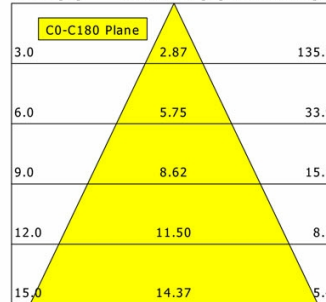

cd / 1000 lm

Offset [m] Cone width [m] Illuminance [lx]

<b>η</b>	LED
Efficiency	54 lm/W
Direct/Indirect	↓ 100% / ↑ 0%
System Power	14 W
<b>UGR</b>	X=4H, Y=8H
Reflection factors	70/50/20
UGR C0/C180	<10.0
UGR C90/C270	<10.0
CIE Flux Codes	99 100 100 100 100
Ra/CRI	>90