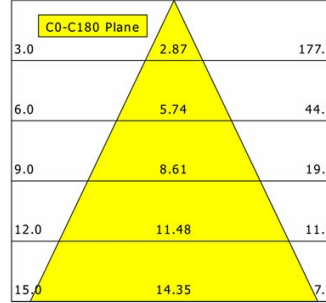

## ILVY-FIX 100.TWL.50.BK-WH/DALI

Ilvy Fix (6500 K, 1xLED 14W TWL 990lm 50°)

— C0/C180 cd / 1000 lm

	C0	C90	C180	C270
0°	1611	1611	1611	1611
15°	1402	1402	1402	1402
30°	356	356	356	356
45°	10	10	10	10
60°	1	1	1	1
75°	0	0	0	0
90°	0	0	0	0

cd / 1000 lm

Offset [m] Cone width [m] Illuminance [lx]

<b>η</b>	LED
Efficiency	71 lm/W
Direct/Indirect	↓ 100% / ↑ 0%
System Power	14 W
<b>UGR</b>	X=4H, Y=8H
Reflection factors	70/50/20
UGR C0/C180	10.3
UGR C90/C270	10.3
CIE Flux Codes	99 100 100 100 100
Ra/CRI	>90