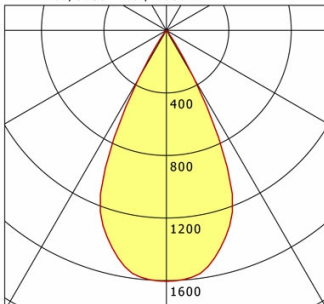

ILVY-FIX 100.TWL.50.BK-WH/DALI

Ilvy Fix (2700 K, 1xLED 14W TWL 760lm 50°)

— C0/C180 cd / 1000 lm

	C0	C90	C180	C270
0°	1605	1605	1605	1605
15°	1405	1405	1405	1405
30°	352	352	352	352
45°	10	10	10	10
60°	1	1	1	1
75°	0	0	0	0
90°	0	0	0	0

cd / 1000 lm

Offset [m] Cone width [m] Illuminance [lx]