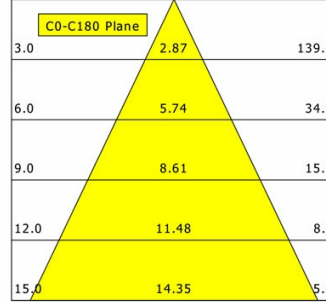

cd / 1000 lm

Offset [m] Cone width [m] Illuminance [lx]

<b>η</b>	LED
Efficiency	60 lm/W
Direct/Indirect	↓ 100% / ↑ 0%
System Power	14 W
<b>UGR</b>	X=4H, Y=8H
Reflection factors	70/50/20
UGR C0/C180	<10.0
UGR C90/C270	<10.0
CIE Flux Codes	99 100 100 100 100
Ra/CRI	>90

## ILVY-FIX 100.TWL.50.BK-WH/DALI

Ilvy Fix (3000 K, 1xLED 14W TWL 780lm 50°)

— C0/C180 cd / 1000 lm

	C0	C90	C180	C270
0°	1611	1611	1611	1611
15°	1402	1402	1402	1402
30°	356	356	356	356
45°	10	10	10	10
60°	1	1	1	1
75°	0	0	0	0
90°	0	0	0	0

cd / 1000 lm

Offset [m] Cone width [m] Illuminance [lx]

<b>η</b>	LED
Efficiency	56 lm/W
Direct/Indirect	↓ 100% / ↑ 0%
System Power	14 W
<b>UGR</b>	X=4H, Y=8H
Reflection factors	70/50/20
UGR C0/C180	<10.0
UGR C90/C270	<10.0
CIE Flux Codes	99 100 100 100 100
Ra/CRI	>90