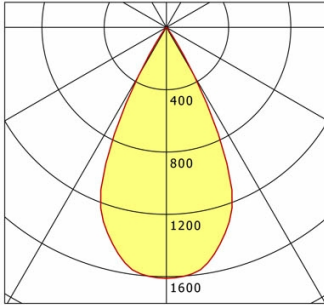

ILVY-FIX 100.TWL.50.BK-WH/DALI

Ilvy Fix (6500 K, 1xLED 14W TWL 990lm 50°)

— C0/C180 cd / 1000 lm

	C0	C90	C180	C270
0°	1611	1611	1611	1611
15°	1402	1402	1402	1402
30°	356	356	356	356
45°	10	10	10	10
60°	1	1	1	1
75°	0	0	0	0
90°	0	0	0	0

cd / 1000 lm

Offset [m] Cone width [m] Illuminance [lx]