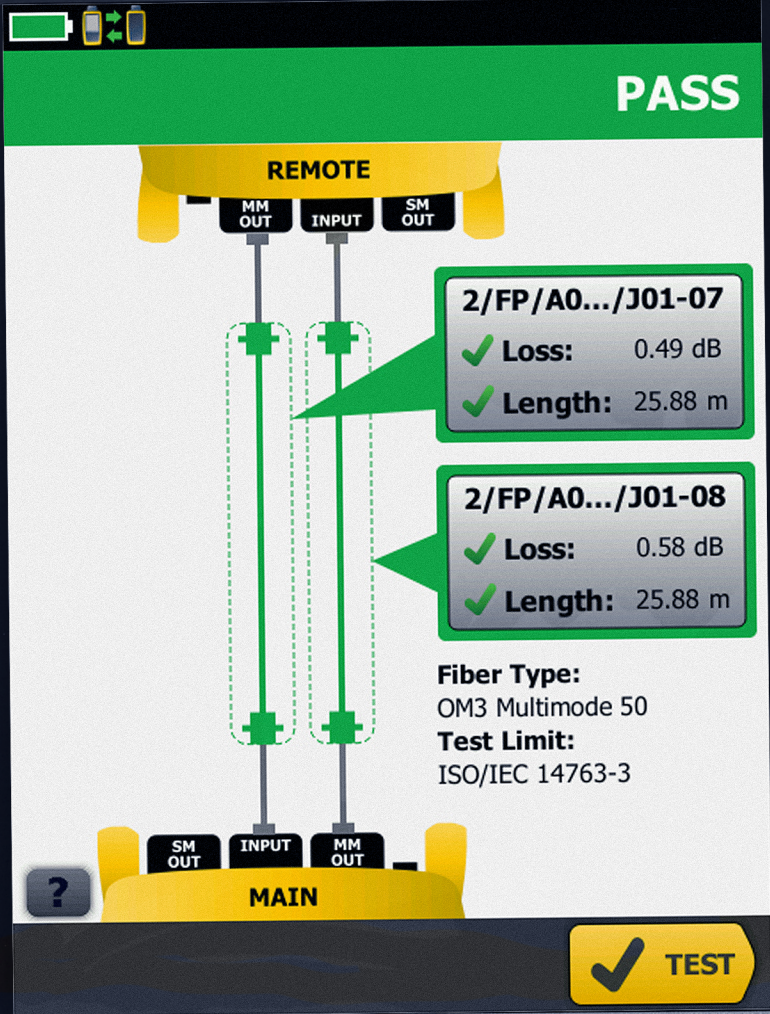

FLUKE  
networks

VERSIV 2

HOME

TEST