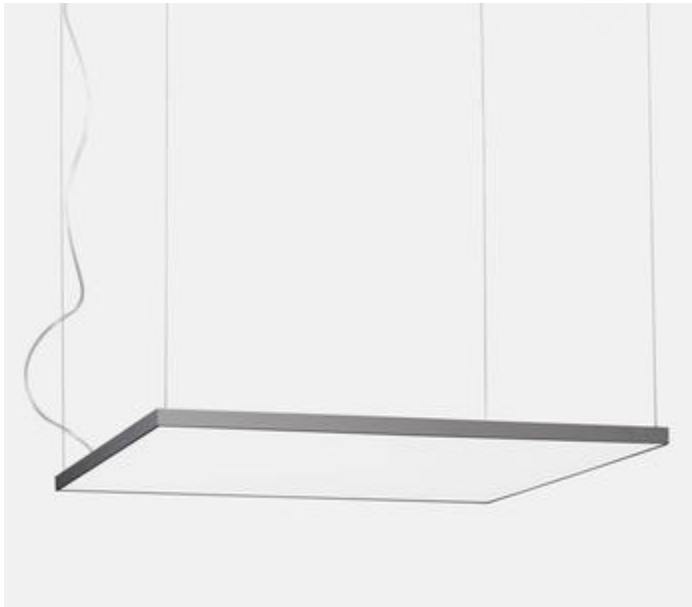

## Cubic-P6

Pendant luminaire - Direct/indirect light distribution

Illustrations may only be similar and serve as an orientation.

Cubic-P6. LED. Pendant luminaire. Luminaire body with 25mm visible overall height and minimalist edge of only 5mm. Luminaire body made of high-quality aluminum profile. Surface finish Silver Anodised. Direct/indirect light distribution. Colour temperature: 3000K (Warm White). Colour Rendering Index (CRI): >80. Microprismatic screen for uniform illumination and reduced luminance in office areas. UGR<=19. Switchable. LxWxH (square). L=600mm. W=600mm. H=25mm. Cord suspension for parallel installation with power supply cable and ceiling rose (Set).  
Pendant

# Cubic-P6

Pendant luminaire - Direct/indirect light distribution

Customer / Project: \_\_\_\_\_

Note: \_\_\_\_\_  
 \_\_\_\_\_

Productname	Cubic-P6	LED lifetime	L80B10 (tq 25°C) = 50.000h
Lamp	LED	UGR	UGR<=19
Installation Type	Pendant luminaire	Photometric code	8 30 / 3 3 9
Surface finish	Silver Anodised	Photobiological class	RG0 (EN62471)
Light characteristics	Direct/indirect light distribution	Indoor/Outdoor	Indoor: ta [ambient] max. 25°C
Colour temperature	3000K	Weight (kg)	7,8kg
Colour Rendering Index (CRI)	CRI>80		
Optical system	Microprismatic screen		
Control	Switchable		
Length L/Diameter D (mm)	L=600mm		
Width W (mm)	W=600mm		
Height H (mm)	H=25mm		
Current/Power	High-Power		
Luminous Flux	8639lm		
Watt	66W		
Suspension	Parallel cord susp (Set)		
Ceiling rose colour	Ceiling rose: Matching luminaire's surface colour		
Pendant length (mm)	Pendant length max 1500mm		
Degree of protection	IP20		
Cable Colour	Power supply: transparent		