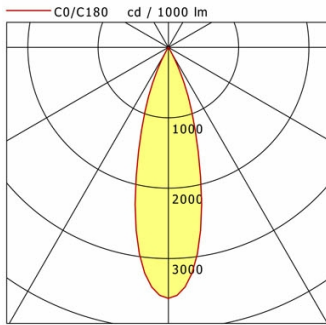

ILVY-FIX 100.TWL.30.BK-WH/DALI

Ilvy Fix (4000 K, 1xLED 14W TWL 820lm 30°)

	C0	C90	C180	C270
0°	3565	3565	3565	3565
15°	1711	1711	1711	1711
30°	92	92	92	92
45°	8	8	8	8
60°	1	1	1	1
75°	0	0	0	0
90°	0	0	0	0

cd / 1000 lm

Offset [m]	Cone width [m]	Illuminance [lx]
3.0	1.57	324.8
6.0	3.13	81.2
9.0	4.70	36.1
12.0	6.26	20.3
15.0	7.83	13.0

η	LED
Efficiency	59 lm/W
Direct/Indirect	↓ 100% / ↑ 0%
System Power	14 W
UGR	X=4H, Y=8H
Reflection factors	70/50/20
UGR C0/C180	<10.0
UGR C90/C270	<10.0
CIE Flux Codes	99 100 100 100 100
Ra/CRI	>90

LTS