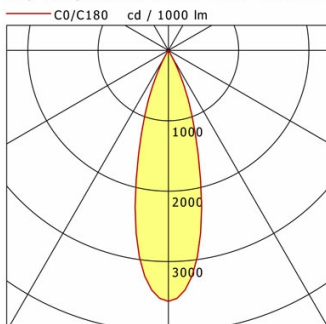

ILVY-FIX 100.TWL.30.BK-WH/DALI

Ilvy Fix (6500 K, 1xLED 14W TWL 970lm 30°)

	C0	C90	C180	C270
0°	3565	3565	3565	3565
15°	1711	1711	1711	1711
30°	92	92	92	92
45°	8	8	8	8
60°	1	1	1	1
75°	0	0	0	0
90°	0	0	0	0

cd / 1000 lm

Offset [m]	Cone width [m]	Illuminance [lx]
3.0	1.57	384.2
6.0	3.13	96.1
9.0	4.70	42.7
12.0	6.26	24.0
15.0	7.83	15.4

η	LED
Efficiency	69 lm/W
Direct/Indirect	↓ 100% / ↑ 0%
System Power	14 W
UGR	X=4H, Y=8H
Reflection factors	70/50/20
UGR C0/C180	<10.0
UGR C90/C270	<10.0
CIE Flux Codes	99 100 100 100 100
Ra/CRI	>90

LTS