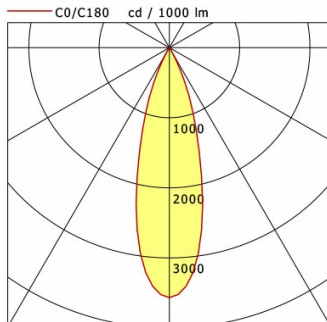

C0	C90	C180	C270
0°	3565	3565	3565	3565
15°	1711	1711	1711	1711
30°	92	92	92	92
45°	8	8	8	8
60°	1	1	1	1
75°	0	0	0	0
90°	0	0	0	0
cd / 1000 lm				

Offset [m]	Cone width [m]	Illuminance [lx]
3.0	1.57	384.2
6.0	3.13	96.1
9.0	4.70	42.7
12.0	6.26	24.0
15.0	7.83	15.4

η	LED
Efficiency	69 lm/W
Direct/Indirect	↓ 100% / ↑ 0%
System Power	14 W
UGR	X=4H, Y=8H
Reflection factors	70/50/20
UGR C0/C180	<10.0
UGR C90/C270	<10.0
CIE Flux Codes	99 100 100 100 100
Ra/CRI	>90

LTS

Ilvy Fix (3000 K, 1xLED 14W TWL 760lm 30°)