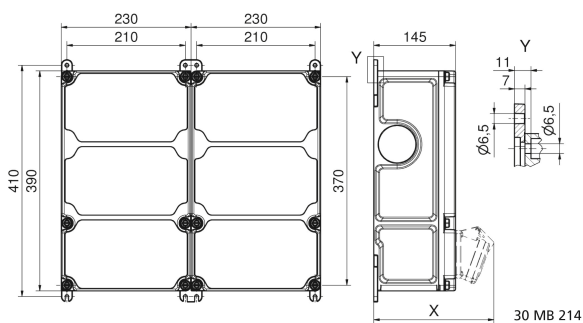

# Surface-mounting distributor - plastic - VARIABOX - L Duo

Product description	
BALS-Prd.-Nr	89128
EAN	4024941206600
Product category	VARIABOX - L Duo
Specification/Norm	DIN EN 61439-2
Protection degree	IP44
Colour of appliance	Housing bottom similar black RAL 9017, Housing top grey RAL 7035
Height	390mm
Width	460mm

Product description	
Depth	145mm
RDF factor	1
Nominal current InA	63

Logistics data	
Weight/pcs	8.922 kg / Piece
Packaging	Carton
Content amount	1 ST
EAN	4024941206600
Length	800 mm
Width	600 mm
Height	340 mm
Weight	10.272 kg
Volume	163,200 ccm

Tiefenmaß/ depth X (mm)

Bezeichnung/ with	IP44	IP67
OTC-Klappe/ OTC operating window	180	180
Schutzk. Steckdose/domestic socket	162	205
CEE 16A 3p	200	200
CEE 16A 4p	204	202
CEE 16A 5p	207	205
CEE 32A 3p/4p	211	213
CEE 32A 5p	213	214
CEE 63A 3p/4p/5p	229	231