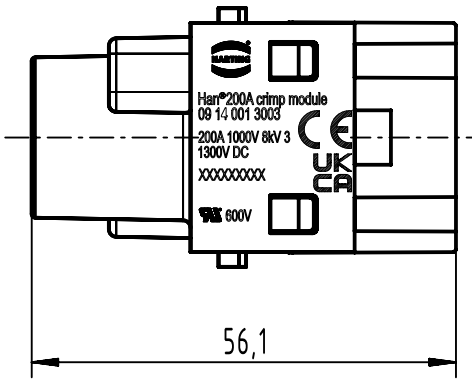

1 2 3 4 5 6

A

B

C

D

	All rights reserved Department EL PD	Created by HOLLERT	Inspected by SUNDERMEIER	Standardisation	Date 2023-01-19	State Final Release	
		Title Han 200A crimp module, male					Doc-Key / ECM-Nr. 100855807/UGD/001/D 500000235148
HARTING D-32339 Espelkamp		Type TB	Number 09 14 001 3003			Rev. D	Page 1/1