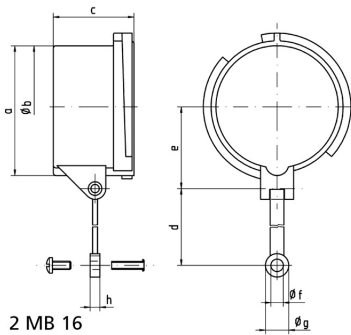

Accessories plugs - connectors - Closure cap for CEE plugs

Product description	
BALS-Prd.-Nr	837
EAN	4024941008372
Product category	closure cap
Current	32A
Number of poles	3p, 4p
Arrangement of phases	3p, 4p
Protection degree	IP67
Colour code	grey RAL 7035

Product description	
Colour of appliance	Closure cap grey RAL 7035
Height	91mm
Width	82mm
Depth	51.5mm
Material of enclosure	Polyamide

Additional technical properties	
	With strap

Logistics data	
Weight/pcs	0.061 kg / Piece
Packaging	Bag
Content amount	1 ST
EAN	4024941008372
Length	51.5 mm
Width	82 mm
Height	91 mm
Weight	0.062 kg
Volume	384.293 ccm
Packaging	Carton
Content amount	10 ST
EAN	4024941959766

Logistics data	
Length	275 mm
Width	175 mm
Height	137 mm
Weight	0.735 kg
Volume	5,737.5 ccm

Ampere Polzahl	16 3	16 4	16 5	32 3/4	32 5	63 3/4/5	125 3/4/5
a	53,0	59,5	67,0	70,0	76,5	83,5	95,5
b \varnothing	49,5	55,7	63,0	64,0	70,5	76,5	89,0
c	41,5	41,5	41,5	51,5	51,5	72,5	80,0
d	133,0	133,0	133,0	133,0	133,0	155,0	155,0
e	34,5	38,0	42,0	44,0	48,0	52,0	57,5
f \varnothing	6,4	6,4	6,4	6,4	6,4	6,4	6,4
g \varnothing	12,0	12,0	12,0	12,0	12,0	12,0	12,0
h	5,0	5,0	5,0	5,0	5,0	5,0	5,0