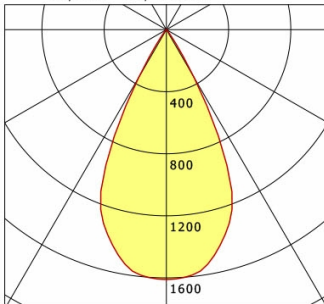

Offset [m] Cone width [m] Illuminance [lx]

η	LED
Efficiency	60 lm/W
Direct/Indirect	↓ 100% / ↑ 0%
System Power	14 W
UGR	X=4H, Y=8H
Reflection factors	70/50/20
UGR C0/C180	<10.0
UGR C90/C270	<10.0
CIE Flux Codes	99 100 100 100 100
Ra/CRI	>90

LTS

Ilvy Fix (6500 K, 1xLED 14W TWL 990lm 50°)

— C0/C180 cd / 1000 lm

	C0	C90	C180	C270
0°	1611	1611	1611	1611
15°	1402	1402	1402	1402
30°	356	356	356	356
45°	10	10	10	10
60°	1	1	1	1
75°	0	0	0	0
90°	0	0	0	0
cd / 1000 lm				

Offset [m] Cone width [m] Illuminance [lx]

η	LED
Efficiency	71 lm/W
Direct/Indirect	↓ 100% / ↑ 0%
System Power	14 W
UGR	X=4H, Y=8H
Reflection factors	70/50/20
UGR C0/C180	10.3
UGR C90/C270	10.3
CIE Flux Codes	99 100 100 100 100
Ra/CRI	>90

LTS

Ilvy Fix (3000 K, 1xLED 14W TWL 780lm 50°)

— C0/C180 cd / 1000 lm

	C0	C90	C180	C270
0°	1611	1611	1611	1611
15°	1402	1402	1402	1402
30°	356	356	356	356
45°	10	10	10	10
60°	1	1	1	1
75°	0	0	0	0
90°	0	0	0	0
cd / 1000 lm				