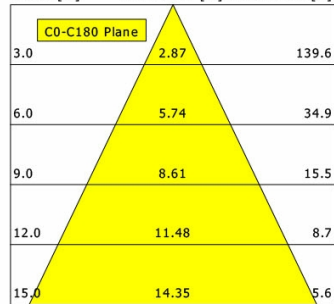

LTS

Ilvy Fix (6500 K, 1xLED 14W TWL 990lm 50°)

— C0/C180 cd / 1000 lm

	C0	C90	C180	C270
0°	1611	1611	1611	1611
15°	1402	1402	1402	1402
30°	356	356	356	356
45°	10	10	10	10
60°	1	1	1	1
75°	0	0	0	0
90°	0	0	0	0
cd / 1000 lm				

Offset [m] Cone width [m] Illuminance [lx]

η	LED
Efficiency	71 lm/W
Direct/Indirect	↓ 100% / ↑ 0%
System Power	14 W
UGR	X=4H, Y=8H
Reflection factors	70/50/20
UGR C0/C180	10.3
UGR C90/C270	10.3
CIE Flux Codes	99 100 100 100 100
Ra/CRI	>90

LTS

Ilvy Fix (3000 K, 1xLED 14W TWL 780lm 50°)

— C0/C180 cd / 1000 lm

	C0	C90	C180	C270
0°	1611	1611	1611	1611
15°	1402	1402	1402	1402
30°	356	356	356	356
45°	10	10	10	10
60°	1	1	1	1
75°	0	0	0	0
90°	0	0	0	0
cd / 1000 lm				

Offset [m] Cone width [m] Illuminance [lx]

η	LED
Efficiency	56 lm/W
Direct/Indirect	↓ 100% / ↑ 0%
System Power	14 W
UGR	X=4H, Y=8H
Reflection factors	70/50/20
UGR C0/C180	<10.0
UGR C90/C270	<10.0
CIE Flux Codes	99 100 100 100 100
Ra/CRI	>90