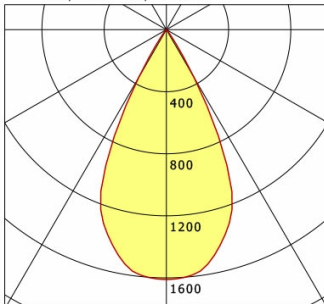

Offset [m] Cone width [m] Illuminance [lx]

η	LED
Efficiency	54 lm/W
Direct/Indirect	↓ 100% / ↑ 0%
System Power	14 W
UGR	X=4H, Y=8H
Reflection factors	70/50/20
UGR C0/C180	<10.0
UGR C90/C270	<10.0
CIE Flux Codes	99 100 100 100 100
Ra/CRI	>90

LTS

Ilvy Fix (4000 K, 1xLED 14W TWL 840lm 50°)

— C0/C180 cd / 1000 lm

	C0	C90	C180	C270
0°	1611	1611	1611	1611
15°	1402	1402	1402	1402
30°	356	356	356	356
45°	10	10	10	10
60°	1	1	1	1
75°	0	0	0	0
90°	0	0	0	0
cd / 1000 lm				

Offset [m] Cone width [m] Illuminance [lx]

η	LED
Efficiency	60 lm/W
Direct/Indirect	↓ 100% / ↑ 0%
System Power	14 W
UGR	X=4H, Y=8H
Reflection factors	70/50/20
UGR C0/C180	<10.0
UGR C90/C270	<10.0
CIE Flux Codes	99 100 100 100 100
Ra/CRI	>90

LTS

Ilvy Fix (6500 K, 1xLED 14W TWL 990lm 50°)

— C0/C180 cd / 1000 lm

	C0	C90	C180	C270
0°	1611	1611	1611	1611
15°	1402	1402	1402	1402
30°	356	356	356	356
45°	10	10	10	10
60°	1	1	1	1
75°	0	0	0	0
90°	0	0	0	0
cd / 1000 lm				