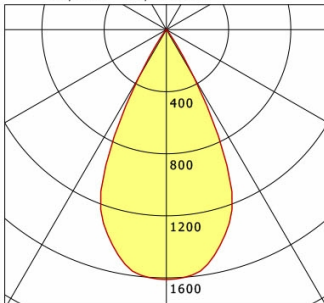

Bruttogewicht

LTS
LOVE TO SHINE

0.66 kg

ILVY-FIX 100.TWL.50.WH-WH/DALI

Ilvy Fix (2700 K, 1xLED 14W TWL 760lm 50°)

— C0/C180 cd / 1000 lm

	C0	C90	C180	C270
0°	1605	1605	1605	1605
15°	1405	1405	1405	1405
30°	352	352	352	352
45°	10	10	10	10
60°	1	1	1	1
75°	0	0	0	0
90°	0	0	0	0
cd / 1000 lm				

Offset [m] Cone width [m] Illuminance [lx]

η	LED
Efficiency	54 lm/W
Direct/Indirect	↓ 100% / ↑ 0%
System Power	14 W
UGR	X=4H, Y=8H
Reflection factors	70/50/20
UGR C0/C180	<10.0
UGR C90/C270	<10.0
CIE Flux Codes	99 100 100 100 100
Ra/CRI	>90

LTS

Ilvy Fix (4000 K, 1xLED 14W TWL 840lm 50°)

— C0/C180 cd / 1000 lm

	C0	C90	C180	C270
0°	1611	1611	1611	1611
15°	1402	1402	1402	1402
30°	356	356	356	356
45°	10	10	10	10
60°	1	1	1	1
75°	0	0	0	0
90°	0	0	0	0
cd / 1000 lm				

Offset [m] Cone width [m] Illuminance [lx]

η	LED
Efficiency	60 lm/W
Direct/Indirect	↓ 100% / ↑ 0%
System Power	14 W
UGR	X=4H, Y=8H
Reflection factors	70/50/20
UGR C0/C180	<10.0
UGR C90/C270	<10.0
CIE Flux Codes	99 100 100 100 100
Ra/CRI	>90