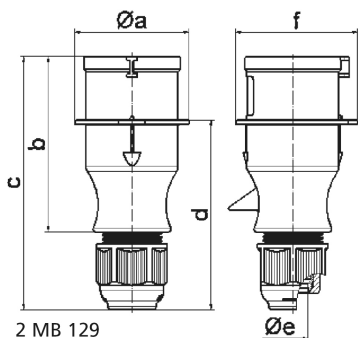

## Plug - with screw terminals one piece housing

Product description	
BALS-Prd.-Nr	21005-TLS
EAN	4024941192361
Product category	TLS plug with MULTI-GRIP cable gland
Current	16A
Number of poles	4p
Arrangement of phases	3P+PE
Position of earth contact	6 h
Voltage	380 - 415V~
Frequency	50/60Hz

Product description	
Protection degree	IP44
Colour code	red RAL 3000
Colour of appliance	Enclosure red RAL 3000, Cable gland grey RAL 7035
Connection design	with screw terminal
Maximum conductor size	2,5 qmm
Cable entry	with cable gland
Height	143mm
Width	60mm
Depth	68mm
Material of enclosure	Polyamide
Contacts	the contact carrier is made of polyamide, the contacts are brass

Additional technical properties	
	one piece housing, MULTI-GRIP cable gland with gasket and integrated strain relief, For cable diameter from 8 up to max. 18 mm

Logistics data	
Weight/pcs	0.148 kg / Piece
Packaging	Bag
Content amount	1 ST
EAN	4024941192361
Length	68 mm

Logistics data	
Width	60 mm
Height	143 mm
Weight	0.149 kg
Volume	583.44 ccm
Packaging	Carton
Content amount	10 ST
EAN	4024941828192
Length	248 mm
Width	158 mm
Height	123 mm
Weight	1.577 kg
Volume	3,960 ccm