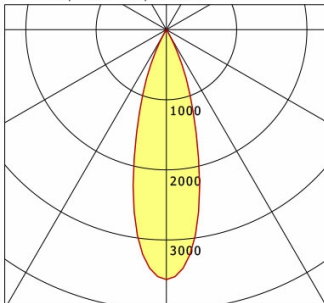

η	LED
Efficiency	54 lm/W
Direct/Indirect	↓ 100% / ↑ 0%
System Power	14 W
UGR	X=4H, Y=8H
Reflection factors	70/50/20
UGR C0/C180	<10.0
UGR C90/C270	<10.0
CIE Flux Codes	99 100 100 100 100
Ra/CRI	>90

LTS

Ilvy Fix (6500 K, 1xLED 14W TWL 970lm 30°)

— C0/C180 cd / 1000 lm

	C0	C90	C180	C270
0°	3565	3565	3565	3565
15°	1711	1711	1711	1711
30°	92	92	92	92
45°	8	8	8	8
60°	1	1	1	1
75°	0	0	0	0
90°	0	0	0	0
cd / 1000 lm				

Offset [m] Cone width [m] Illuminance [lx]