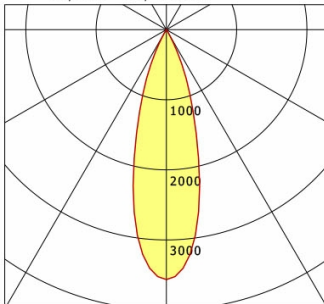

η	LED
Efficiency	69 lm/W
Direct/Indirect	↓ 100% / ↑ 0%
System Power	14 W
UGR	X=4H, Y=8H
Reflection factors	70/50/20
UGR C0/C180	<10.0
UGR C90/C270	<10.0
CIE Flux Codes	99 100 100 100 100
Ra/CRI	>90

LTS

Ilvy Fix (4000 K, 1xLED 14W TWL 820lm 30°)

— C0/C180 cd / 1000 lm

	C0	C90	C180	C270
0°	3565	3565	3565	3565
15°	1711	1711	1711	1711
30°	92	92	92	92
45°	8	8	8	8
60°	1	1	1	1
75°	0	0	0	0
90°	0	0	0	0
cd / 1000 lm				

Offset [m] Cone width [m] Illuminance [lx]