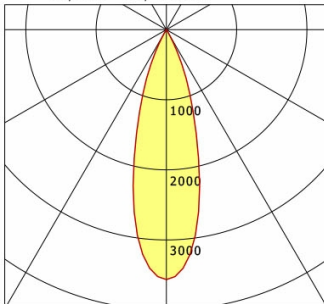

η	LED
Efficiency	59 lm/W
Direct/Indirect	↓ 100% / ↑ 0%
System Power	14 W
UGR	X=4H, Y=8H
Reflection factors	70/50/20
UGR C0/C180	<10.0
UGR C90/C270	<10.0
CIE Flux Codes	99 100 100 100 100
Ra/CRI	>90

LTS

Ilvy Fix (2700 K, 1xLED 14W TWL 740lm 30°)

— C0/C180 cd / 1000 lm

	C0	C90	C180	C270
0°	3565	3565	3565	3565
15°	1711	1711	1711	1711
30°	92	92	92	92
45°	8	8	8	8
60°	1	1	1	1
75°	0	0	0	0
90°	0	0	0	0
cd / 1000 lm				

Offset [m] Cone width [m] Illuminance [lx]