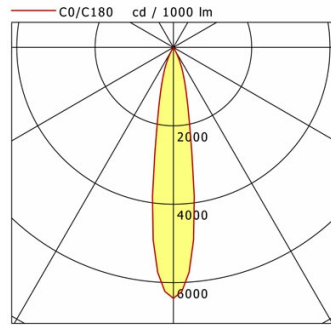

ILVY-FIX 100.TWL.20.BK-GO/DALI

Ilvy Fix (4000 K, 1xLED 14W TWL 860lm 20°)

	C0	C90	C180	C270
0°	6400	6400	6400	6400
15°	1343	1343	1343	1343
30°	85	85	85	85
45°	7	7	7	7
60°	1	1	1	1
75°	0	0	0	0
90°	0	0	0	0

cd / 1000 lm

Offset [m]	Cone width [m]	Illuminance [lx]
3.0	0.96	611.6
6.0	1.93	152.9
9.0	2.89	68.0
12.0	3.86	38.2
15.0	4.82	24.5

η	LED
Efficiency	62 lm/W
Direct/Indirect	↓ 100% / ↑ 0%
System Power	14 W
UGR	X=4H, Y=8H
Reflection factors	70/50/20
UGR C0/C180	<10.0
UGR C90/C270	<10.0
CIE Flux Codes	99 100 100 100 100
Ra/CRI	>90

LTS