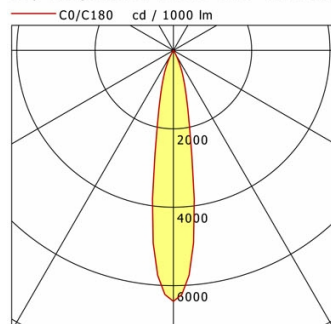

ILVY-FIX 100.TWL.20.BK-GO/DALI

Ilvy Fix (6500 K, 1xLED 14W TWL 1010lm 20°)

	C0	C90	C180	C270
0°	6400	6400	6400	6400
15°	1343	1343	1343	1343
30°	85	85	85	85
45°	7	7	7	7
60°	1	1	1	1
75°	0	0	0	0
90°	0	0	0	0

cd / 1000 lm

Offset [m]	Cone width [m]	Illuminance [lx]
3.0	0.96	718.2
6.0	1.93	179.6
9.0	2.89	79.8
12.0	3.86	44.9
15.0	4.82	28.7

η	LED
Efficiency	72 lm/W
Direct/Indirect	↓ 100% / ↑ 0%
System Power	14 W
UGR	X=4H, Y=8H
Reflection factors	70/50/20
UGR C0/C180	<10.0
UGR C90/C270	<10.0
CIE Flux Codes	99 100 100 100 100
Ra/CRI	>90

LTS