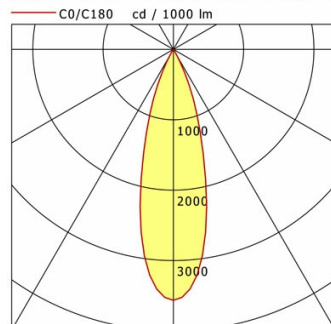

ILVY-FIX 100.TWL.30.BK-CO/DALI

Ilvy Fix (4000 K, 1xLED 14W TWL 820lm 30°)

	C0	C90	C180	C270
0°	3565	3565	3565	3565
15°	1711	1711	1711	1711
30°	92	92	92	92
45°	8	8	8	8
60°	1	1	1	1
75°	0	0	0	0
90°	0	0	0	0

cd / 1000 lm

Offset [m]	Cone width [m]	Illuminance [lx]
3.0	1.57	324.8
6.0	3.13	81.2
9.0	4.70	36.1
12.0	6.26	20.3
15.0	7.83	13.0

η	LED
Efficiency	59 lm/W
Direct/Indirect	↓ 100% / ↑ 0%
System Power	14 W
UGR	X=4H, Y=8H
Reflection factors	70/50/20
UGR C0/C180	<10.0
UGR C90/C270	<10.0
CIE Flux Codes	99 100 100 100 100
Ra/CRI	>90

LTS