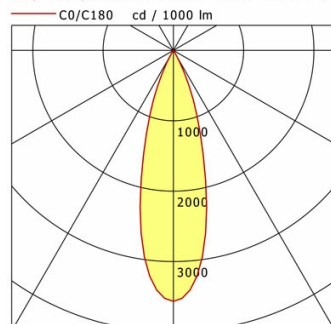

ILVY-FIX 100.TWL.30.BK-CO/DALI

Ilvy Fix (3000 K, 1xLED 14W TWL 760lm 30°)

	C0	C90	C180	C270
0°	3565	3565	3565	3565
15°	1711	1711	1711	1711
30°	92	92	92	92
45°	8	8	8	8
60°	1	1	1	1
75°	0	0	0	0
90°	0	0	0	0

cd / 1000 lm

Offset [m]	Cone width [m]	Illuminance [lx]
3.0	1.57	301.0
6.0	3.13	75.3
9.0	4.70	33.4
12.0	6.26	18.8
15.0	7.83	12.0

η	LED
Efficiency	54 lm/W
Direct/Indirect	↓ 100% / ↑ 0%
System Power	14 W
UGR	X=4H, Y=8H
Reflection factors	70/50/20
UGR C0/C180	<10.0
UGR C90/C270	<10.0
CIE Flux Codes	99 100 100 100 100
Ra/CRI	>90

LTS