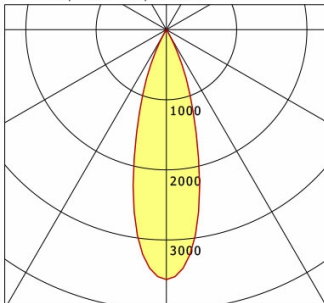

C0	C90	C180	C270
0°	3565	3565	3565	3565
15°	1711	1711	1711	1711
30°	92	92	92	92
45°	8	8	8	8
60°	1	1	1	1
75°	0	0	0	0
90°	0	0	0	0
cd / 1000 lm				

Offset [m] Cone width [m] Illuminance [lx]