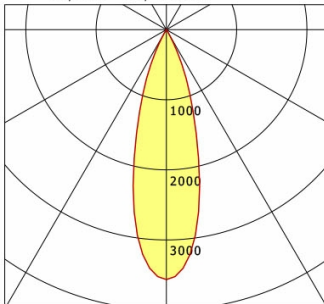

C0	C90	C180	C270
0°	3565	3565	3565	3565
15°	1711	1711	1711	1711
30°	92	92	92	92
45°	8	8	8	8
60°	1	1	1	1
75°	0	0	0	0
90°	0	0	0	0
cd / 1000 lm				

Offset [m] Cone width [m] Illuminance [lx]