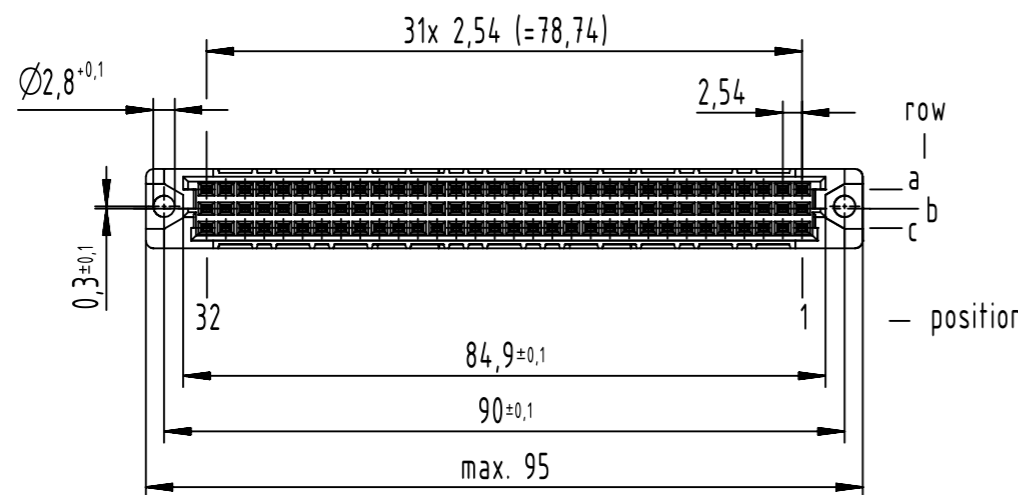

96 press-in contacts

☒ = position with contact

☐ = position without contact

1 recommended configuration of plated through holes and further information see product data sheet

09 03 296 8892	Au50
09 03 296 2892	1
part no.	performance level 1

	All rights reserved	Created by STORCK	Inspected by LEHNERT	Standardisation 302077	Date 2021-02-16	State Final Release
	Department EL PD	Title DIN Signal type C female press-in 13.0 96-pole		Doc-Key / ECM-Nr. 100173852/UGD/275/G 500000189290		
HARTING D-32339 Espelkamp	Type TB	Number 0903296X892		Rev. G	Page 1/1	