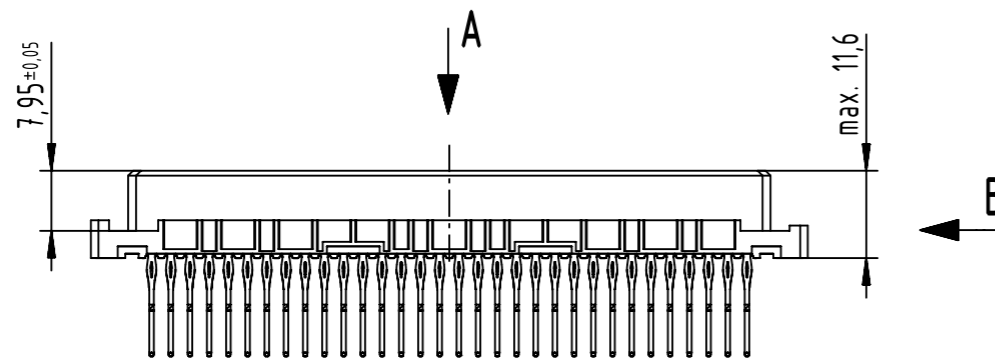

96 press-in contacts

☒ = position with contact

☐ = position without contact

1 recommended configuration of plated through holes and further information see product data sheet

09 03 296 8892	Au50
09 03 296 2892	1
part no.	performance level 1

	All rights reserved	Created by STORCK	Inspected by LEHNERT	Standardisation 302077	Date 2021-02-16	State Final Release
	Department EL PD	Title DIN Signal type C female press-in 13.0 96-pole		Doc-Key / ECM-Nr. 100173852/UGD/275/G 500000189290		
HARTING D-32339 Espelkamp	Type TB	Number 0903296X892		Rev. G	Page 1/1	