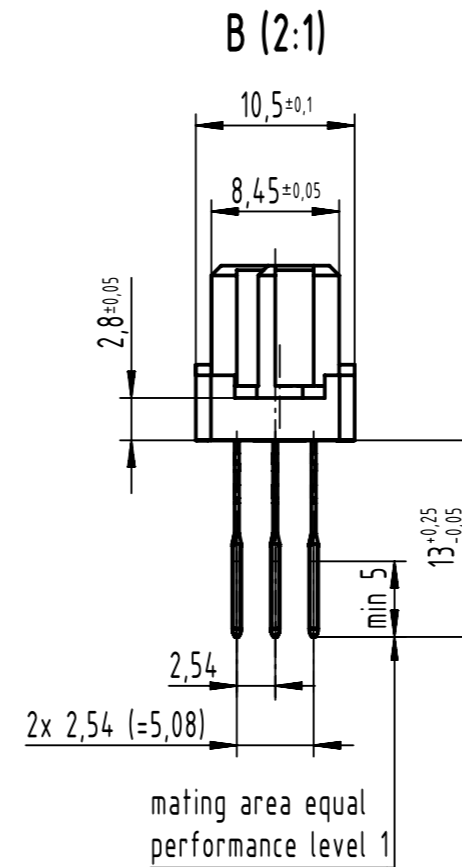

96 press-in contacts

☒ = position with contact

☐ = position without contact

1 recommended configuration of plated through holes and further information see product data sheet

09 03 296 8892	Au50
09 03 296 2892	1
part no.	performance level 1

	All rights reserved	Created by STORCK	Inspected by LEHNERT	Standardisation 302077	Date 2021-02-16	State Final Release
	Department EL PD	Title DIN Signal type C female press-in 13.0 96-pole		Doc-Key / ECM-Nr. 100173852/UGD/275/G 500000189290		
HARTING D-32339 Espelkamp	Type TB	Number 0903296X892		Rev. G	Page 1/1	