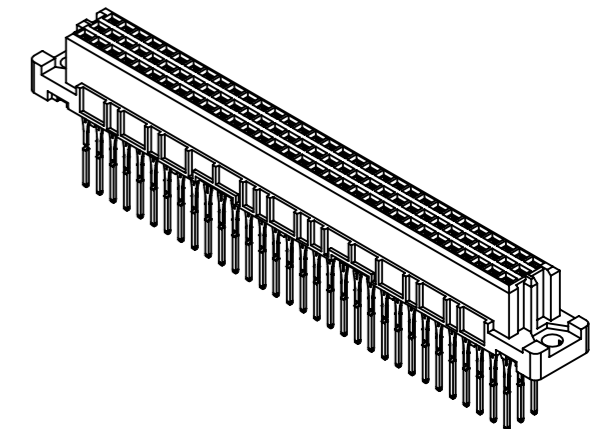

96 press-in contacts

☒ = position with contact

☐ = position without contact

1 recommended configuration of plated through holes and further information see product data sheet

09 03 296 8892	Au50
09 03 296 2892	1
part no.	performance level 1

	All rights reserved	Created by STORCK	Inspected by LEHNERT	Standardisation 302077	Date 2021-02-16	State Final Release
	Department EL PD	Title DIN Signal type C female press-in 13.0 96-pole		Doc-Key / ECM-Nr. 100173852/UGD/275/G 500000189290		
HARTING D-32339 Espelkamp	Type TB	Number 0903296X892		Rev. G	Page 1/1	