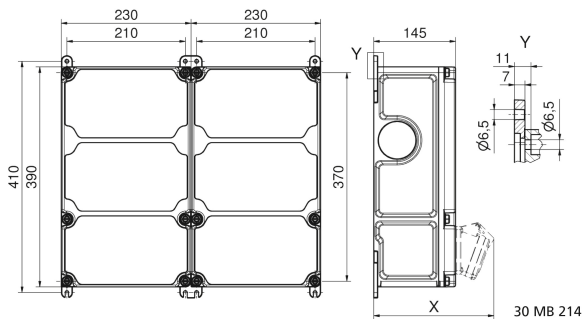

# Surface-mounting distributor - plastic - VARIABOX - L Duo

Product description	
BALS-Prd.-Nr	89148
EAN	4024941208482
Product category	VARIABOX - L Duo
Specification/Norm	DIN EN 61439
Protection degree	IP44
Colour of appliance	Housing bottom similar black RAL 9017, Housing top grey RAL 7035
Height	390mm
Width	460mm

Product description	
Depth	145mm
RDF factor	0.83
Nominal current InA	63

Logistics data	
Weight/pcs	10.072 kg / Piece
Packaging	Carton
Content amount	1 ST
EAN	4024941208482
Length	800 mm
Width	600 mm
Height	340 mm
Weight	11.422 kg
Volume	163,200 ccm

**Tiefenmaß/ depth X (mm)**

Bezeichnung/ with	IP44	IP67
OTC-Klappe/ OTC operating window	180	180
Schutzk. Steckdose/domestic socket	162	205
CEE 16A 3p	200	200
CEE 16A 4p	204	202
CEE 16A 5p	207	205
CEE 32A 3p/4p	211	213
CEE 32A 5p	213	214
CEE 63A 3p/4p/5p	229	231