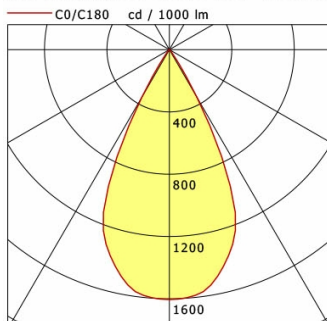

η	LED
Efficiency	60 lm/W
Direct/Indirect	↓ 100% / ↑ 0%
System Power	14 W
UGR	X=4H, Y=8H
Reflection factors	70/50/20
UGR C0/C180	<10.0
UGR C90/C270	<10.0
CIE Flux Codes	99 100 100 100 100
Ra/CRI	>90

LTS

Ilvy Fix (3000 K, 1xLED 14W TWL 780lm 50°)

	C0	C90	C180	C270
0°	1611	1611	1611	1611
15°	1402	1402	1402	1402
30°	356	356	356	356
45°	10	10	10	10
60°	1	1	1	1
75°	0	0	0	0
90°	0	0	0	0
cd / 1000 lm				

η	LED
Efficiency	56 lm/W
Direct/Indirect	↓ 100% / ↑ 0%
System Power	14 W
UGR	X=4H, Y=8H
Reflection factors	70/50/20
UGR C0/C180	<10.0
UGR C90/C270	<10.0
CIE Flux Codes	99 100 100 100 100
Ra/CRI	>90

LTS

Ilvy Fix (6500 K, 1xLED 14W TWL 990lm 50°)

	C0	C90	C180	C270
0°	1611	1611	1611	1611
15°	1402	1402	1402	1402
30°	356	356	356	356
45°	10	10	10	10
60°	1	1	1	1
75°	0	0	0	0
90°	0	0	0	0
cd / 1000 lm				

η	LED
Efficiency	71 lm/W
Direct/Indirect	↓ 100% / ↑ 0%
System Power	14 W
UGR	X=4H, Y=8H
Reflection factors	70/50/20
UGR C0/C180	10.3
UGR C90/C270	10.3
CIE Flux Codes	99 100 100 100 100
Ra/CRI	>90

LTS

Ilvy Fix (2700 K, 1xLED 14W TWL 760lm 50°)

	C0	C90	C180	C270
0°	1605	1605	1605	1605
15°	1405	1405	1405	1405
30°	352	352	352	352
45°	10	10	10	10
60°	1	1	1	1
75°	0	0	0	0
90°	0	0	0	0
cd / 1000 lm				

η	LED
Efficiency	54 lm/W
Direct/Indirect	↓ 100% / ↑ 0%
System Power	14 W
UGR	X=4H, Y=8H
Reflection factors	70/50/20
UGR C0/C180	<10.0
UGR C90/C270	<10.0
CIE Flux Codes	99 100 100 100 100
Ra/CRI	>90