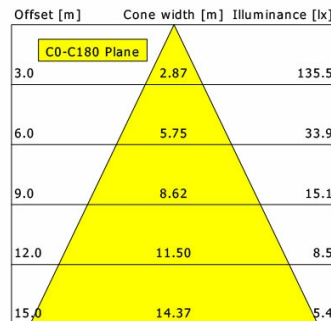

Ilvy Fix (3000 K, 1xLED 14W TWL 780lm 50°)

	C0	C90	C180	C270
0°	1611	1611	1611	1611
15°	1402	1402	1402	1402
30°	356	356	356	356
45°	10	10	10	10
60°	1	1	1	1
75°	0	0	0	0
90°	0	0	0	0
cd / 1000 lm				

η	LED
Efficiency	56 lm/W
Direct/Indirect	↓ 100% / ↑ 0%
System Power	14 W
UGR	X=4H, Y=8H
Reflection factors	70/50/20
UGR C0/C180	<10.0
UGR C90/C270	<10.0
CIE Flux Codes	99 100 100 100 100
Ra/CRI	>90

LTS

Ilvy Fix (6500 K, 1xLED 14W TWL 990lm 50°)

	C0	C90	C180	C270
0°	1611	1611	1611	1611
15°	1402	1402	1402	1402
30°	356	356	356	356
45°	10	10	10	10
60°	1	1	1	1
75°	0	0	0	0
90°	0	0	0	0
cd / 1000 lm				

η	LED
Efficiency	71 lm/W
Direct/Indirect	↓ 100% / ↑ 0%
System Power	14 W
UGR	X=4H, Y=8H
Reflection factors	70/50/20
UGR C0/C180	10.3
UGR C90/C270	10.3
CIE Flux Codes	99 100 100 100 100
Ra/CRI	>90

LTS

Ilvy Fix (2700 K, 1xLED 14W TWL 760lm 50°)

	C0	C90	C180	C270
0°	1605	1605	1605	1605
15°	1405	1405	1405	1405
30°	352	352	352	352
45°	10	10	10	10
60°	1	1	1	1
75°	0	0	0	0
90°	0	0	0	0
cd / 1000 lm				

η	LED
Efficiency	54 lm/W
Direct/Indirect	↓ 100% / ↑ 0%
System Power	14 W
UGR	X=4H, Y=8H
Reflection factors	70/50/20
UGR C0/C180	<10.0
UGR C90/C270	<10.0
CIE Flux Codes	99 100 100 100 100
Ra/CRI	>90