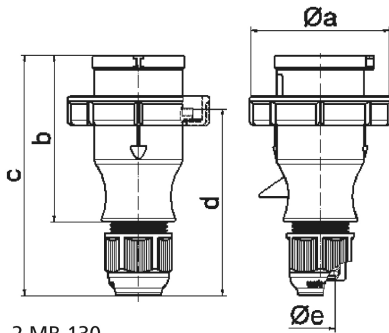

Plug - with screw terminals one piece housing

Product description	
BALS-Prd.-Nr	210577
EAN	4024941109772
Product category	TLS plug with MULTI-GRIP cable gland
Current	16A
Number of poles	3p
Arrangement of phases	2P+PE
Position of earth contact	9 h
Voltage	380 - 415V~
Frequency	50/60Hz
Protection degree	IP67
Colour code	red RAL 3000
Colour of appliance	Enclosure red RAL 3000, Bayonet ring grey RAL 7035, Cable gland grey RAL 7035
Connection design	with screw terminal
Maximum conductor size	2,5 qmm
Cable entry	with cable gland
Height	140mm
Width	70mm
Depth	70mm
Material of enclosure	Polyamide

Product description	
Contacts	the contact carrier is made of polyamide, the contacts are brass nickel plated

Additional technical properties	
	one piece housing, MULTI-GRIP cable gland with gasket and integrated strain relief, For cable diameter from 8 up to max. 18 mm

Logistics data	
Weight/pcs	0.135 kg / Piece
Packaging	Bag
Content amount	1 ST
EAN	4024941109772
Length	70 mm
Width	70 mm
Height	140 mm
Weight	0.136 kg
Volume	686 ccm
Packaging	Carton
Content amount	10 ST
EAN	4024941832199
Length	275 mm
Width	175 mm
Height	137 mm

Logistics data	
Weight	1.475 kg
Volume	5,737.5 ccm

2 MB 130

Ampere	16	16	16	32	32	32
Polzahl	3	4	5	3	4	5
a ø	70,0	78,0	86,0	94,0	94,0	101,0
b	94,5	98,0	101,0	115,0	115,0	119,0
c	138,0	142,0	145,0	170,0	170,0	174,0
d	105,5	109,5	112,5	128,0	128,0	132,0
e ø	18,0	18,0	18,0	23,0	23,0	23,0
Leiter mm ² min	1	1	1	2,5	2,5	2,5
Leiter mm ² max	2,5	2,5	2,5	6	6	6