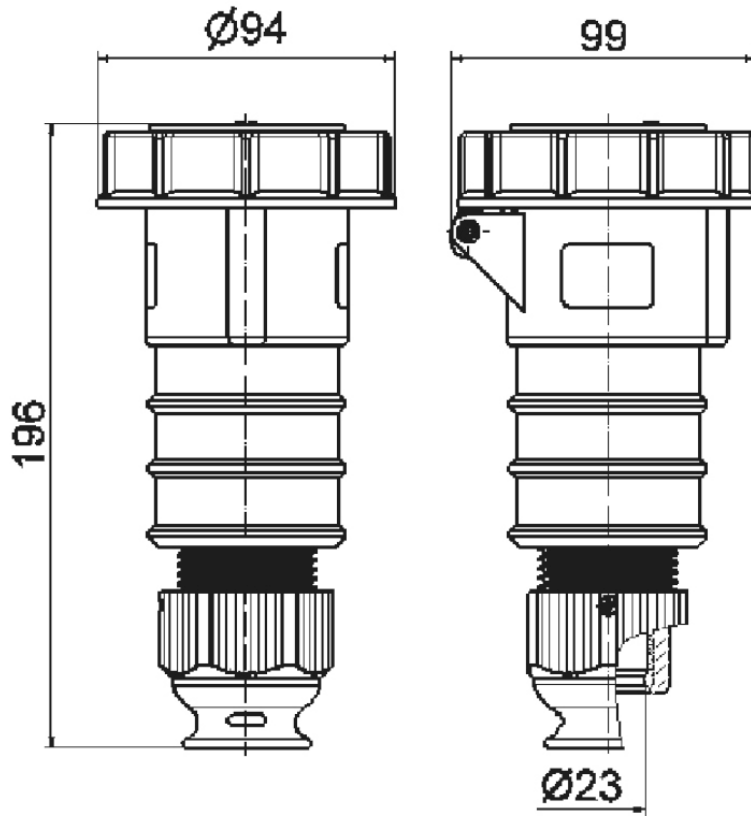

Connector - for reefer containers with cable gland

Product description	
BALS-Prd.-Nr	310426
EAN	4024941107105
Product category	QUICK-CONNECT TE connector
Current	32A
Number of poles	4p
Arrangement of phases	3P+PE
Position of earth contact	3 h
Voltage	380V~(50Hz) 440V~(60Hz) for reefer containers only
Frequency	50/60Hz

Product description	
Protection degree	IP67
Colour code	red RAL 3000
Colour of appliance	Hinged lid red RAL 3000, Enclosure red RAL 3000, Bayonet ring grey RAL 7035, Cable gland grey RAL 7035
Connection design	screwless spring terminals with KONTEX-contact
Maximum conductor size	6,0 qmm
Cable entry	with cable gland
Height	198mm
Width	94mm
Depth	97mm
Material of enclosure	Polyamide
Contacts	the contact carrier is made of high temperature resistant material, the contacts are brass nickel plated

Logistics data	
Weight/pcs	0.329 kg / Piece
Packaging	Bag
Content amount	1 ST
EAN	4024941107105
Length	97 mm
Width	94 mm
Height	198 mm

Logistics data	
Weight	0.33 kg
Volume	1,805.364 ccm
Packaging	Carton
Content amount	10 ST
EAN	4024941962605
Length	325 mm
Width	217 mm
Height	210 mm
Weight	3.496 kg
Volume	13,588.4 ccm