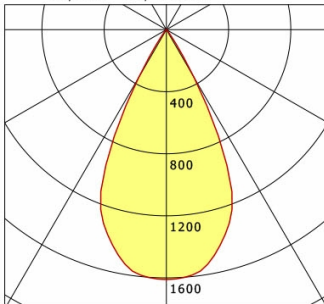

Offset [m] Cone width [m] Illuminance [lx]

η	LED
Efficiency	56 lm/W
Direct/Indirect	↓ 100% / ↑ 0%
System Power	14 W
UGR	X=4H, Y=8H
Reflection factors	70/50/20
UGR C0/C180	<10.0
UGR C90/C270	<10.0
CIE Flux Codes	99 100 100 100 100
Ra/CRI	>90

LTS

Ilvy Fix (4000 K, 1xLED 14W TWL 840lm 50°)

— C0/C180 cd / 1000 lm

	C0	C90	C180	C270
0°	1611	1611	1611	1611
15°	1402	1402	1402	1402
30°	356	356	356	356
45°	10	10	10	10
60°	1	1	1	1
75°	0	0	0	0
90°	0	0	0	0
cd / 1000 lm				

Offset [m] Cone width [m] Illuminance [lx]

η	LED
Efficiency	60 lm/W
Direct/Indirect	↓ 100% / ↑ 0%
System Power	14 W
UGR	X=4H, Y=8H
Reflection factors	70/50/20
UGR C0/C180	<10.0
UGR C90/C270	<10.0
CIE Flux Codes	99 100 100 100 100
Ra/CRI	>90

LTS

Ilvy Fix (6500 K, 1xLED 14W TWL 990lm 50°)

— C0/C180 cd / 1000 lm

	C0	C90	C180	C270
0°	1611	1611	1611	1611
15°	1402	1402	1402	1402
30°	356	356	356	356
45°	10	10	10	10
60°	1	1	1	1
75°	0	0	0	0
90°	0	0	0	0
cd / 1000 lm				