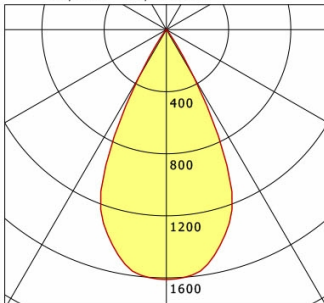

Bruttogewicht

LTS
LOVE TO SHINE

0.66 kg

ILVY-FIX 100.TWL.50.WH-BK/DALI

Ilvy Fix (2700 K, 1xLED 14W TWL 760lm 50°)

— C0/C180 cd / 1000 lm

	C0	C90	C180	C270
0°	1605	1605	1605	1605
15°	1405	1405	1405	1405
30°	352	352	352	352
45°	10	10	10	10
60°	1	1	1	1
75°	0	0	0	0
90°	0	0	0	0
cd / 1000 lm				

Offset [m] Cone width [m] Illuminance [lx]

η	LED
Efficiency	54 lm/W
Direct/Indirect	↓ 100% / ↑ 0%
System Power	14 W
UGR	X=4H, Y=8H
Reflection factors	70/50/20
UGR C0/C180	<10.0
UGR C90/C270	<10.0
CIE Flux Codes	99 100 100 100 100
Ra/CRI	>90

LTS

Ilvy Fix (3000 K, 1xLED 14W TWL 780lm 50°)

— C0/C180 cd / 1000 lm

	C0	C90	C180	C270
0°	1611	1611	1611	1611
15°	1402	1402	1402	1402
30°	356	356	356	356
45°	10	10	10	10
60°	1	1	1	1
75°	0	0	0	0
90°	0	0	0	0
cd / 1000 lm				

Offset [m] Cone width [m] Illuminance [lx]

η	LED
Efficiency	56 lm/W
Direct/Indirect	↓ 100% / ↑ 0%
System Power	14 W
UGR	X=4H, Y=8H
Reflection factors	70/50/20
UGR C0/C180	<10.0
UGR C90/C270	<10.0
CIE Flux Codes	99 100 100 100 100
Ra/CRI	>90