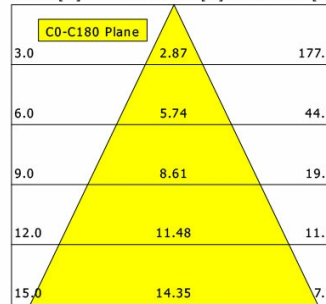

Offset [m] Cone width [m] Illuminance [lx]

η	LED
Efficiency	56 lm/W
Direct/Indirect	↓ 100% / ↑ 0%
System Power	14 W
UGR	X=4H, Y=8H
Reflection factors	70/50/20
UGR C0/C180	<10.0
UGR C90/C270	<10.0
CIE Flux Codes	99 100 100 100 100
Ra/CRI	>90

Offset [m] Cone width [m] Illuminance [lx]

η	LED
Efficiency	60 lm/W
Direct/Indirect	↓ 100% / ↑ 0%
System Power	14 W
UGR	X=4H, Y=8H
Reflection factors	70/50/20
UGR C0/C180	<10.0
UGR C90/C270	<10.0
CIE Flux Codes	99 100 100 100 100
Ra/CRI	>90

LTS

Ilvy Fix (6500 K, 1xLED 14W TWL 990lm 50°)

— C0/C180 cd / 1000 lm

	C0	C90	C180	C270
0°	1611	1611	1611	1611
15°	1402	1402	1402	1402
30°	356	356	356	356
45°	10	10	10	10
60°	1	1	1	1
75°	0	0	0	0
90°	0	0	0	0
cd / 1000 lm				

Offset [m] Cone width [m] Illuminance [lx]

η	LED
Efficiency	71 lm/W
Direct/Indirect	↓ 100% / ↑ 0%
System Power	14 W
UGR	X=4H, Y=8H
Reflection factors	70/50/20
UGR C0/C180	10.3
UGR C90/C270	10.3
CIE Flux Codes	99 100 100 100 100
Ra/CRI	>90