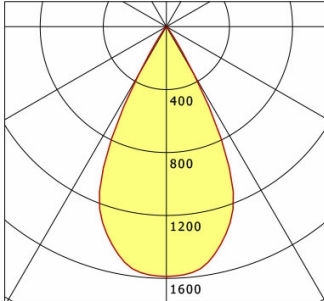

cd / 1000 lm

Offset [m] Cone width [m] Illuminance [lx]

<b>η</b>	LED
Efficiency	56 lm/W
Direct/Indirect	↓ 100% / ↑ 0%
System Power	14 W
<b>UGR</b>	X=4H, Y=8H
Reflection factors	70/50/20
UGR C0/C180	11.1
UGR C90/C270	11.1
CIE Flux Codes	99 100 100 100 100
Ra/CRI	>90

LTS

Ilvy Cardanic (4000 K, 1xLED 14W TWL 850lm 50°)

C0/C180 cd / 1000 lm

	C0	C90	C180	C270
0°	1588	1588	1588	1588
15°	1399	1399	1399	1399
30°	351	351	351	351
45°	9	9	9	9
60°	2	2	2	2
75°	0	0	0	0
90°	0	0	0	0

cd / 1000 lm

Offset [m] Cone width [m] Illuminance [lx]

<b>η</b>	LED
Efficiency	61 lm/W
Direct/Indirect	↓ 100% / ↑ 0%
System Power	14 W
<b>UGR</b>	X=4H, Y=8H
Reflection factors	70/50/20
UGR C0/C180	11.3
UGR C90/C270	11.3
CIE Flux Codes	99 100 100 100 100
Ra/CRI	>90

LTS

Ilvy Cardanic (6500 K, 1xLED 14W TWL 1000lm 50°)

C0/C180 cd / 1000 lm

	C0	C90	C180	C270
0°	1588	1588	1588	1588
15°	1399	1399	1399	1399
30°	351	351	351	351
45°	9	9	9	9
60°	2	2	2	2
75°	0	0	0	0
90°	0	0	0	0