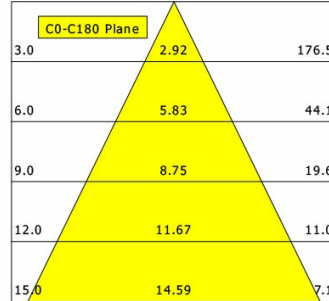

cd / 1000 lm

Offset [m] Cone width [m] Illuminance [lx]

<b>η</b>	LED
Efficiency	61 lm/W
Direct/Indirect	↓ 100% / ↑ 0%
System Power	14 W
<b>UGR</b>	X=4H, Y=8H
Reflection factors	70/50/20
UGR C0/C180	11.3
UGR C90/C270	11.3
CIE Flux Codes	99 100 100 100 100
Ra/CRI	>90

LTS

Ilvy Cardanic (6500 K, 1xLED 14W TWL 1000lm 50°)

C0/C180 cd / 1000 lm

	C0	C90	C180	C270
0°	1588	1588	1588	1588
15°	1399	1399	1399	1399
30°	351	351	351	351
45°	9	9	9	9
60°	2	2	2	2
75°	0	0	0	0
90°	0	0	0	0

cd / 1000 lm

Offset [m] Cone width [m] Illuminance [lx]

<b>η</b>	LED
Efficiency	71 lm/W
Direct/Indirect	↓ 100% / ↑ 0%
System Power	14 W
<b>UGR</b>	X=4H, Y=8H
Reflection factors	70/50/20
UGR C0/C180	11.9
UGR C90/C270	11.9
CIE Flux Codes	99 100 100 100 100
Ra/CRI	>90