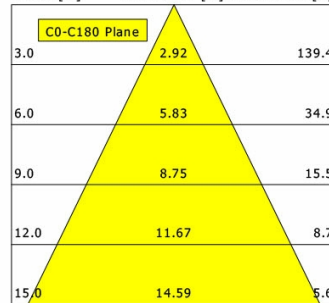

cd / 1000 lm

Offset [m] Cone width [m] Illuminance [lx]

<b>η</b>	LED
Efficiency	55 lm/W
Direct/Indirect	↓ 100% / ↑ 0%
System Power	14 W
<b>UGR</b>	X=4H, Y=8H
Reflection factors	70/50/20
UGR C0/C180	11.0
UGR C90/C270	11.0
CIE Flux Codes	99 100 100 100 100
Ra/CRI	>90

LTS

Ilvy Cardanic (3000 K, 1xLED 14W TWL 790lm 50°)

C0/C180 cd / 1000 lm

	C0	C90	C180	C270
0°	1588	1588	1588	1588
15°	1399	1399	1399	1399
30°	351	351	351	351
45°	9	9	9	9
60°	2	2	2	2
75°	0	0	0	0
90°	0	0	0	0

cd / 1000 lm

Offset [m] Cone width [m] Illuminance [lx]

<b>η</b>	LED
Efficiency	56 lm/W
Direct/Indirect	↓ 100% / ↑ 0%
System Power	14 W
<b>UGR</b>	X=4H, Y=8H
Reflection factors	70/50/20
UGR C0/C180	11.1
UGR C90/C270	11.1
CIE Flux Codes	99 100 100 100 100
Ra/CRI	>90