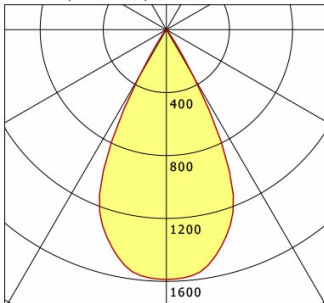

cd / 1000 lm

Offset [m] Cone width [m] Illuminance [lx]

<b>η</b>	LED
Efficiency	55 lm/W
Direct/Indirect	↓ 100% / ↑ 0%
System Power	14 W
<b>UGR</b>	X=4H, Y=8H
Reflection factors	70/50/20
UGR C0/C180	11.0
UGR C90/C270	11.0
CIE Flux Codes	99 100 100 100 100
Ra/CRI	>90

LTS

Ilvy Cardanic (3000 K, 1xLED 14W TWL 790lm 50°)

C0/C180 cd / 1000 lm

	C0	C90	C180	C270
0°	1588	1588	1588	1588
15°	1399	1399	1399	1399
30°	351	351	351	351
45°	9	9	9	9
60°	2	2	2	2
75°	0	0	0	0
90°	0	0	0	0

cd / 1000 lm

Offset [m] Cone width [m] Illuminance [lx]

<b>η</b>	LED
Efficiency	56 lm/W
Direct/Indirect	↓ 100% / ↑ 0%
System Power	14 W
<b>UGR</b>	X=4H, Y=8H
Reflection factors	70/50/20
UGR C0/C180	11.1
UGR C90/C270	11.1
CIE Flux Codes	99 100 100 100 100
Ra/CRI	>90