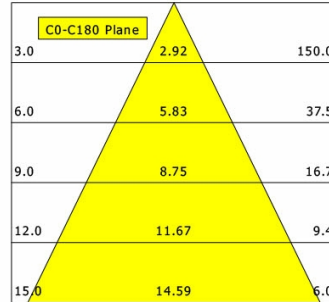

cd / 1000 lm

Offset [m] Cone width [m] Illuminance [lx]

<b>η</b>	LED
Efficiency	56 lm/W
Direct/Indirect	↓ 100% / ↑ 0%
System Power	14 W
<b>UGR</b>	X=4H, Y=8H
Reflection factors	70/50/20
UGR C0/C180	11.1
UGR C90/C270	11.1
CIE Flux Codes	99 100 100 100 100
Ra/CRI	>90

LTS

Ilvy Cardanic (4000 K, 1xLED 14W TWL 850lm 50°)

C0/C180 cd / 1000 lm

	C0	C90	C180	C270
0°	1588	1588	1588	1588
15°	1399	1399	1399	1399
30°	351	351	351	351
45°	9	9	9	9
60°	2	2	2	2
75°	0	0	0	0
90°	0	0	0	0

cd / 1000 lm

Offset [m] Cone width [m] Illuminance [lx]

<b>η</b>	LED
Efficiency	61 lm/W
Direct/Indirect	↓ 100% / ↑ 0%
System Power	14 W
<b>UGR</b>	X=4H, Y=8H
Reflection factors	70/50/20
UGR C0/C180	11.3
UGR C90/C270	11.3
CIE Flux Codes	99 100 100 100 100
Ra/CRI	>90