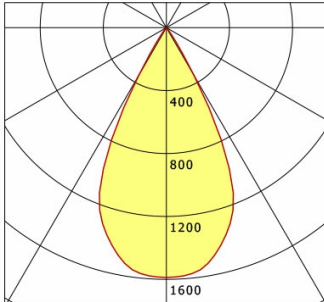

cd / 1000 lm

Offset [m] Cone width [m] Illuminance [lx]

<b>η</b>	LED
Efficiency	55 lm/W
Direct/Indirect	↓ 100% / ↑ 0%
System Power	14 W
<b>UGR</b>	X=4H, Y=8H
Reflection factors	70/50/20
UGR C0/C180	11.0
UGR C90/C270	11.0
CIE Flux Codes	99 100 100 100 100
Ra/CRI	>90

LTS

Ilvy Cardanic (3000 K, 1xLED 14W TWL 790lm 50°)

C0/C180 cd / 1000 lm

	C0	C90	C180	C270
0°	1588	1588	1588	1588
15°	1399	1399	1399	1399
30°	351	351	351	351
45°	9	9	9	9
60°	2	2	2	2
75°	0	0	0	0
90°	0	0	0	0

cd / 1000 lm

Offset [m] Cone width [m] Illuminance [lx]

<b>η</b>	LED
Efficiency	56 lm/W
Direct/Indirect	↓ 100% / ↑ 0%
System Power	14 W
<b>UGR</b>	X=4H, Y=8H
Reflection factors	70/50/20
UGR C0/C180	11.1
UGR C90/C270	11.1
CIE Flux Codes	99 100 100 100 100
Ra/CRI	>90

LTS

Ilvy Cardanic (4000 K, 1xLED 14W TWL 850lm 50°)

C0/C180 cd / 1000 lm

	C0	C90	C180	C270
0°	1588	1588	1588	1588
15°	1399	1399	1399	1399
30°	351	351	351	351
45°	9	9	9	9
60°	2	2	2	2
75°	0	0	0	0
90°	0	0	0	0