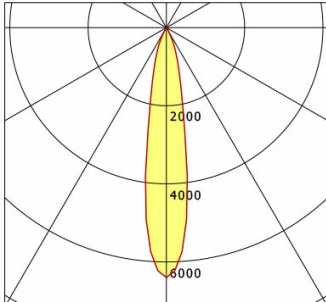

C0	C90	C180	C270
0°	6400	6400	6400	6400
15°	1343	1343	1343	1343
30°	85	85	85	85
45°	7	7	7	7
60°	1	1	1	1
75°	0	0	0	0
90°	0	0	0	0
cd / 1000 lm				

Offset [m] Cone width [m] Illuminance [lx]