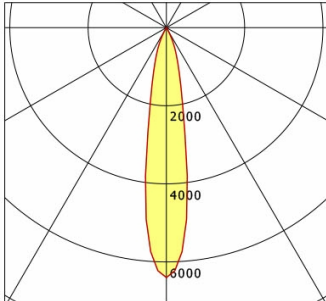

C0	C90	C180	C270
0°	6400	6400	6400	6400
15°	1343	1343	1343	1343
30°	85	85	85	85
45°	7	7	7	7
60°	1	1	1	1
75°	0	0	0	0
90°	0	0	0	0
cd / 1000 lm				

Offset [m] Cone width [m] Illuminance [lx]