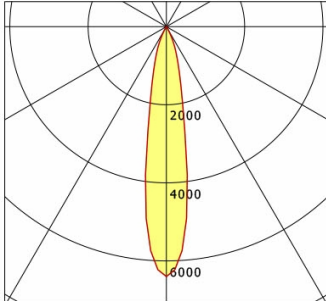

Offset [m] Cone width [m] Illuminance [lx]

<b>η</b>	LED
Efficiency	62 lm/W
Direct/Indirect	↓ 100% / ↑ 0%
System Power	14 W
<b>UGR</b>	X=4H, Y=8H
Reflection factors	70/50/20
UGR C0/C180	<10.0
UGR C90/C270	<10.0
CIE Flux Codes	99 100 100 100 100
Ra/CRI	>90

LTS

Ilvy Fix (6500 K, 1xLED 14W TWL 1010lm 20°)

— C0/C180 cd / 1000 lm

	C0	C90	C180	C270
0°	6400	6400	6400	6400
15°	1343	1343	1343	1343
30°	85	85	85	85
45°	7	7	7	7
60°	1	1	1	1
75°	0	0	0	0
90°	0	0	0	0
cd / 1000 lm				

Offset [m] Cone width [m] Illuminance [lx]

<b>η</b>	LED
Efficiency	72 lm/W
Direct/Indirect	↓ 100% / ↑ 0%
System Power	14 W
<b>UGR</b>	X=4H, Y=8H
Reflection factors	70/50/20
UGR C0/C180	<10.0
UGR C90/C270	<10.0
CIE Flux Codes	99 100 100 100 100
Ra/CRI	>90

LTS

Ilvy Fix (2700 K, 1xLED 14W TWL 780lm 20°)

— C0/C180 cd / 1000 lm

	C0	C90	C180	C270
0°	6400	6400	6400	6400
15°	1343	1343	1343	1343
30°	85	85	85	85
45°	7	7	7	7
60°	1	1	1	1
75°	0	0	0	0
90°	0	0	0	0
cd / 1000 lm				