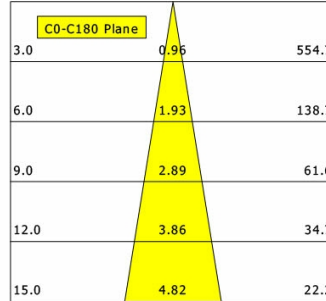

Offset [m] Cone width [m] Illuminance [lx]

<b>η</b>	LED
Efficiency	62 lm/W
Direct/Indirect	↓ 100% / ↑ 0%
System Power	14 W
<b>UGR</b>	X=4H, Y=8H
Reflection factors	70/50/20
UGR C0/C180	<10.0
UGR C90/C270	<10.0
CIE Flux Codes	99 100 100 100 100
Ra/CRI	>90

Offset [m] Cone width [m] Illuminance [lx]

<b>η</b>	LED
Efficiency	72 lm/W
Direct/Indirect	↓ 100% / ↑ 0%
System Power	14 W
<b>UGR</b>	X=4H, Y=8H
Reflection factors	70/50/20
UGR C0/C180	<10.0
UGR C90/C270	<10.0
CIE Flux Codes	99 100 100 100 100
Ra/CRI	>90

LTS

Ilvy Fix (2700 K, 1xLED 14W TWL 780lm 20°)

— C0/C180 cd / 1000 lm

	C0	C90	C180	C270
0°	6400	6400	6400	6400
15°	1343	1343	1343	1343
30°	85	85	85	85
45°	7	7	7	7
60°	1	1	1	1
75°	0	0	0	0
90°	0	0	0	0
cd / 1000 lm				

Offset [m] Cone width [m] Illuminance [lx]

<b>η</b>	LED
Efficiency	56 lm/W
Direct/Indirect	↓ 100% / ↑ 0%
System Power	14 W
<b>UGR</b>	X=4H, Y=8H
Reflection factors	70/50/20
UGR C0/C180	<10.0
UGR C90/C270	<10.0
CIE Flux Codes	99 100 100 100 100
Ra/CRI	>90