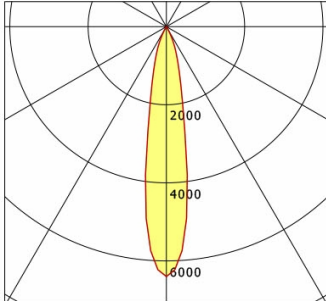

Offset [m] Cone width [m] Illuminance [lx]

Offset [m]	Cone width [m]	Illuminance [lx]
3.0	0.96	568.9
6.0	1.93	142.2
9.0	2.89	63.2
12.0	3.86	35.6
15.0	4.82	22.8

η	LED
Efficiency	57 lm/W
Direct/Indirect	↓ 100% / ↑ 0%
System Power	14 W
UGR	X=4H, Y=8H
Reflection factors	70/50/20
UGR C0/C180	<10.0
UGR C90/C270	<10.0
CIE Flux Codes	99 100 100 100 100
Ra/CRI	>90

Offset [m] Cone width [m] Illuminance [lx]

Offset [m]	Cone width [m]	Illuminance [lx]
3.0	0.96	611.6
6.0	1.93	152.9
9.0	2.89	68.0
12.0	3.86	38.2
15.0	4.82	24.5

η	LED
Efficiency	62 lm/W
Direct/Indirect	↓ 100% / ↑ 0%
System Power	14 W
UGR	X=4H, Y=8H
Reflection factors	70/50/20
UGR C0/C180	<10.0
UGR C90/C270	<10.0
CIE Flux Codes	99 100 100 100 100
Ra/CRI	>90

LTS

Ilvy Fix (6500 K, 1xLED 14W TWL 1010lm 20°)

C0/C180 cd / 1000 lm

	C0	C90	C180	C270
0°	6400	6400	6400	6400
15°	1343	1343	1343	1343
30°	85	85	85	85
45°	7	7	7	7
60°	1	1	1	1
75°	0	0	0	0
90°	0	0	0	0
cd / 1000 lm				

Offset [m] Cone width [m] Illuminance [lx]

Offset [m]	Cone width [m]	Illuminance [lx]
3.0	0.96	718.2
6.0	1.93	179.6
9.0	2.89	79.8
12.0	3.86	44.9
15.0	4.82	28.7

η	LED
Efficiency	72 lm/W
Direct/Indirect	↓ 100% / ↑ 0%
System Power	14 W
UGR	X=4H, Y=8H
Reflection factors	70/50/20
UGR C0/C180	<10.0
UGR C90/C270	<10.0
CIE Flux Codes	99 100 100 100 100
Ra/CRI	>90