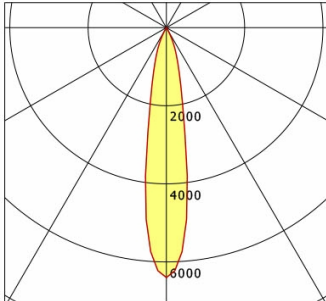

C0	C90	C180	C270
0°	6400	6400	6400	6400
15°	1343	1343	1343	1343
30°	85	85	85	85
45°	7	7	7	7
60°	1	1	1	1
75°	0	0	0	0
90°	0	0	0	0
cd / 1000 lm				

Offset [m] Cone width [m] Illuminance [lx]

Offset [m]	Cone width [m]	Illuminance [lx]
3.0	0.96	568.9
6.0	1.93	142.2
9.0	2.89	63.2
12.0	3.86	35.6
15.0	4.82	22.8

η	LED
Efficiency	57 lm/W
Direct/Indirect	↓ 100% / ↑ 0%
System Power	14 W
UGR	X=4H, Y=8H
Reflection factors	70/50/20
UGR C0/C180	<10.0
UGR C90/C270	<10.0
CIE Flux Codes	99 100 100 100 100
Ra/CRI	>90

LTS

Ilvy Fix (4000 K, 1xLED 14W TWL 860lm 20°)

C0/C180 cd / 1000 lm