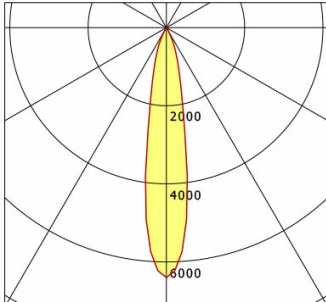

C0	C90	C180	C270
0°	6400	6400	6400	6400
15°	1343	1343	1343	1343
30°	85	85	85	85
45°	7	7	7	7
60°	1	1	1	1
75°	0	0	0	0
90°	0	0	0	0
cd / 1000 lm				

Offset [m] Cone width [m] Illuminance [lx]

Offset [m]	Cone width [m]	Illuminance [lx]
3.0	0.96	611.6
6.0	1.93	152.9
9.0	2.89	68.0
12.0	3.86	38.2
15.0	4.82	24.5

η	LED
Efficiency	62 lm/W
Direct/Indirect	↓ 100% / ↑ 0%
System Power	14 W
UGR	X=4H, Y=8H
Reflection factors	70/50/20
UGR C0/C180	<10.0
UGR C90/C270	<10.0
CIE Flux Codes	99 100 100 100 100
Ra/CRI	>90

LTS

Ilvy Fix (6500 K, 1xLED 14W TWL 1010lm 20°)

C0/C180 cd / 1000 lm