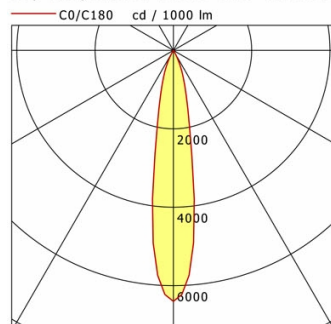

ILVY-FIX 100.TWL.20.BK-BK/DALI

Ilvy Fix (4000 K, 1xLED 14W TWL 860lm 20°)

	C0	C90	C180	C270
0°	6400	6400	6400	6400
15°	1343	1343	1343	1343
30°	85	85	85	85
45°	7	7	7	7
60°	1	1	1	1
75°	0	0	0	0
90°	0	0	0	0
cd / 1000 lm				

Offset [m]	Cone width [m]	Illuminance [lx]
3.0	0.96	611.6
6.0	1.93	152.9
9.0	2.89	68.0
12.0	3.86	38.2
15.0	4.82	24.5

η	LED
Efficiency	62 lm/W
Direct/Indirect	↓ 100% / ↑ 0%
System Power	14 W
UGR	X=4H, Y=8H
Reflection factors	70/50/20
UGR C0/C180	<10.0
UGR C90/C270	<10.0
CIE Flux Codes	99 100 100 100 100
Ra/CRI	>90

LTS