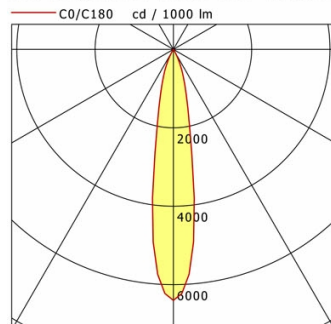

ILVY-FIX 100.TWL.20.BK-BK/DALI

Ilvy Fix (3000 K, 1xLED 14W TWL 800lm 20°)

	C0	C90	C180	C270
0°	6400	6400	6400	6400
15°	1343	1343	1343	1343
30°	85	85	85	85
45°	7	7	7	7
60°	1	1	1	1
75°	0	0	0	0
90°	0	0	0	0
cd / 1000 lm				

Offset [m]	Cone width [m]	Illuminance [lx]
3.0	0.96	568.9
6.0	1.93	142.2
9.0	2.89	63.2
12.0	3.86	35.6
15.0	4.82	22.8

η	LED
Efficiency	57 lm/W
Direct/Indirect	↓ 100% / ↑ 0%
System Power	14 W
UGR	X=4H, Y=8H
Reflection factors	70/50/20
UGR C0/C180	<10.0
UGR C90/C270	<10.0
CIE Flux Codes	99 100 100 100 100
Ra/CRI	>90

LTS