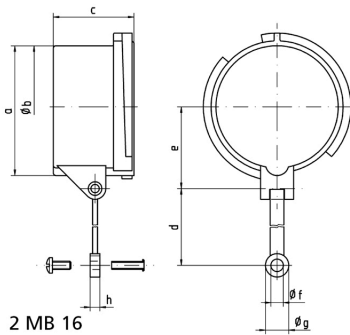

Accessories plugs - connectors - Closure cap for CEE plugs

Product description	
BALS-Prd.-Nr	835
EAN	4024941008358
Product category	closure cap
Current	16A
Number of poles	4p
Arrangement of phases	3P+PE
Protection degree	IP67
Colour code	grey RAL 7035

Product description	
Colour of appliance	Closure cap grey RAL 7035
Height	78mm
Width	68mm
Depth	41.5mm
Material of enclosure	Polyamide

Additional technical properties	
	With strap

Logistics data	
Weight/pcs	0.042 kg / Piece
Packaging	Bag
Content amount	1 ST
EAN	4024941008358
Length	41.5 mm
Width	68 mm
Height	78 mm
Weight	0.043 kg
Volume	220.116 ccm
Packaging	Carton
Content amount	10 ST
EAN	4024941835534

Logistics data	
Length	207 mm
Width	162 mm
Height	142 mm
Weight	0.52 kg
Volume	3,750 ccm

Ampere Polzahl	16 3	16 4	16 5	32 3/4	32 5	63 3/4/5	125 3/4/5
a	53,0	59,5	67,0	70,0	76,5	83,5	95,5
b \varnothing	49,5	55,7	63,0	64,0	70,5	76,5	89,0
c	41,5	41,5	41,5	51,5	51,5	72,5	80,0
d	133,0	133,0	133,0	133,0	133,0	155,0	155,0
e	34,5	38,0	42,0	44,0	48,0	52,0	57,5
f \varnothing	6,4	6,4	6,4	6,4	6,4	6,4	6,4
g \varnothing	12,0	12,0	12,0	12,0	12,0	12,0	12,0
h	5,0	5,0	5,0	5,0	5,0	5,0	5,0