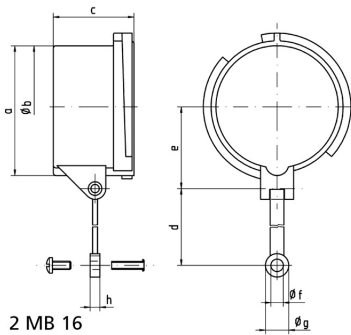

Accessories plugs - connectors - Closure cap for CEE plugs

Product description	
BALS-Prd.-Nr	835
EAN	4024941008358
Product category	closure cap
Current	16A
Number of poles	4p
Arrangement of phases	3P+PE
Protection degree	IP67
Colour code	grey RAL 7035

Product description	
Colour of appliance	Closure cap grey RAL 7035
Height	78mm
Width	68mm
Depth	41.5mm
Material of enclosure	Polyamide

Additional technical properties	
	With strap

Logistics data	
Weight/pcs	0.042 kg / Piece
Packaging	Bag
Content amount	1 ST
EAN	4024941008358
Length	41.5 mm
Width	68 mm
Height	78 mm
Weight	0.043 kg
Volume	220.116 ccm
Packaging	Carton
Content amount	10 ST
EAN	4024941835534

Logistics data	
Length	207 mm
Width	162 mm
Height	142 mm
Weight	0.52 kg
Volume	3,750 ccm

Ampere Polzahl	16 3	16 4	16 5	32 3/4	32 5	63 3/4/5	125 3/4/5
a	53,0	59,5	67,0	70,0	76,5	83,5	95,5
b ø	49,5	55,7	63,0	64,0	70,5	76,5	89,0
c	41,5	41,5	41,5	51,5	51,5	72,5	80,0
d	133,0	133,0	133,0	133,0	133,0	155,0	155,0
e	34,5	38,0	42,0	44,0	48,0	52,0	57,5
f ø	6,4	6,4	6,4	6,4	6,4	6,4	6,4
g ø	12,0	12,0	12,0	12,0	12,0	12,0	12,0
h	5,0	5,0	5,0	5,0	5,0	5,0	5,0