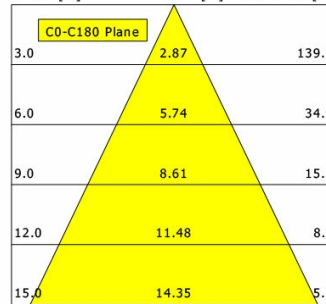

LTS

Ilvy Fix (6500 K, 1xLED 14W TWL 990lm 50°)

— C0/C180 cd / 1000 lm

	C0	C90	C180	C270
0°	1611	1611	1611	1611
15°	1402	1402	1402	1402
30°	356	356	356	356
45°	10	10	10	10
60°	1	1	1	1
75°	0	0	0	0
90°	0	0	0	0

cd / 1000 lm

Offset [m] Cone width [m] Illuminance [lx]

<b>η</b>	LED
Efficiency	71 lm/W
Direct/Indirect	↓ 100% / ↑ 0%
System Power	14 W
<b>UGR</b>	X=4H, Y=8H
Reflection factors	70/50/20
UGR C0/C180	10.3
UGR C90/C270	10.3
CIE Flux Codes	99 100 100 100 100
Ra/CRI	>90

LTS

Ilvy Fix (3000 K, 1xLED 14W TWL 780lm 50°)

— C0/C180 cd / 1000 lm

	C0	C90	C180	C270
0°	1611	1611	1611	1611
15°	1402	1402	1402	1402
30°	356	356	356	356
45°	10	10	10	10
60°	1	1	1	1
75°	0	0	0	0
90°	0	0	0	0

cd / 1000 lm

Offset [m] Cone width [m] Illuminance [lx]

<b>η</b>	LED
Efficiency	56 lm/W
Direct/Indirect	↓ 100% / ↑ 0%
System Power	14 W
<b>UGR</b>	X=4H, Y=8H
Reflection factors	70/50/20
UGR C0/C180	<10.0
UGR C90/C270	<10.0
CIE Flux Codes	99 100 100 100 100
Ra/CRI	>90