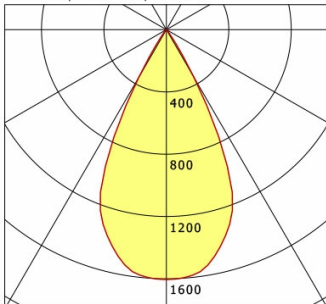

η	LED
Efficiency	56 lm/W
Direct/Indirect	↓ 100% / ↑ 0%
System Power	14 W
UGR	X=4H, Y=8H
Reflection factors	70/50/20
UGR C0/C180	<10.0
UGR C90/C270	<10.0
CIE Flux Codes	99 100 100 100 100
Ra/CRI	>90

LTS

Ilvy Fix (2700 K, 1xLED 14W TWL 760lm 50°)

— C0/C180 cd / 1000 lm

	C0	C90	C180	C270
0°	1605	1605	1605	1605
15°	1405	1405	1405	1405
30°	352	352	352	352
45°	10	10	10	10
60°	1	1	1	1
75°	0	0	0	0
90°	0	0	0	0

cd / 1000 lm

Offset [m] Cone width [m] Illuminance [lx]