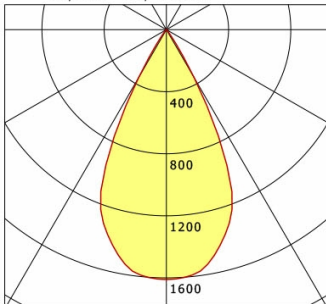

cd / 1000 lm

Offset [m] Cone width [m] Illuminance [lx]

<b>η</b>	LED
Efficiency	60 lm/W
Direct/Indirect	↓ 100% / ↑ 0%
System Power	14 W
<b>UGR</b>	X=4H, Y=8H
Reflection factors	70/50/20
UGR C0/C180	<10.0
UGR C90/C270	<10.0
CIE Flux Codes	99 100 100 100 100
Ra/CRI	>90

LTS

Ilvy Fix (6500 K, 1xLED 14W TWL 990lm 50°)

— C0/C180 cd / 1000 lm

	C0	C90	C180	C270
0°	1611	1611	1611	1611
15°	1402	1402	1402	1402
30°	356	356	356	356
45°	10	10	10	10
60°	1	1	1	1
75°	0	0	0	0
90°	0	0	0	0

cd / 1000 lm

Offset [m] Cone width [m] Illuminance [lx]

<b>η</b>	LED
Efficiency	71 lm/W
Direct/Indirect	↓ 100% / ↑ 0%
System Power	14 W
<b>UGR</b>	X=4H, Y=8H
Reflection factors	70/50/20
UGR C0/C180	10.3
UGR C90/C270	10.3
CIE Flux Codes	99 100 100 100 100
Ra/CRI	>90

LTS

Ilvy Fix (3000 K, 1xLED 14W TWL 780lm 50°)

— C0/C180 cd / 1000 lm

	C0	C90	C180	C270
0°	1611	1611	1611	1611
15°	1402	1402	1402	1402
30°	356	356	356	356
45°	10	10	10	10
60°	1	1	1	1
75°	0	0	0	0
90°	0	0	0	0