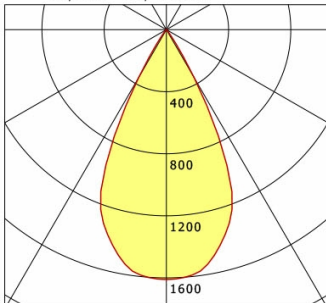

cd / 1000 lm

Offset [m] Cone width [m] Illuminance [lx]

<b>η</b>	LED
Efficiency	60 lm/W
Direct/Indirect	↓ 100% / ↑ 0%
System Power	14 W
<b>UGR</b>	X=4H, Y=8H
Reflection factors	70/50/20
UGR C0/C180	<10.0
UGR C90/C270	<10.0
CIE Flux Codes	99 100 100 100 100
Ra/CRI	>90

LTS

Ilvy Fix (6500 K, 1xLED 14W TWL 990lm 50°)

— C0/C180 cd / 1000 lm

	C0	C90	C180	C270
0°	1611	1611	1611	1611
15°	1402	1402	1402	1402
30°	356	356	356	356
45°	10	10	10	10
60°	1	1	1	1
75°	0	0	0	0
90°	0	0	0	0

cd / 1000 lm

Offset [m] Cone width [m] Illuminance [lx]

<b>η</b>	LED
Efficiency	71 lm/W
Direct/Indirect	↓ 100% / ↑ 0%
System Power	14 W
<b>UGR</b>	X=4H, Y=8H
Reflection factors	70/50/20
UGR C0/C180	10.3
UGR C90/C270	10.3
CIE Flux Codes	99 100 100 100 100
Ra/CRI	>90