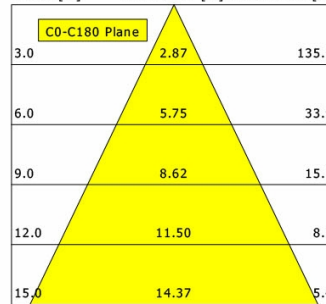

cd / 1000 lm

Offset [m] Cone width [m] Illuminance [lx]

<b>η</b>	LED
Efficiency	56 lm/W
Direct/Indirect	↓ 100% / ↑ 0%
System Power	14 W
<b>UGR</b>	X=4H, Y=8H
Reflection factors	70/50/20
UGR C0/C180	<10.0
UGR C90/C270	<10.0
CIE Flux Codes	99 100 100 100 100
Ra/CRI	>90

LTS

Ilvy Fix (2700 K, 1xLED 14W TWL 760lm 50°)

— C0/C180 cd / 1000 lm

	C0	C90	C180	C270
0°	1605	1605	1605	1605
15°	1405	1405	1405	1405
30°	352	352	352	352
45°	10	10	10	10
60°	1	1	1	1
75°	0	0	0	0
90°	0	0	0	0

cd / 1000 lm

Offset [m] Cone width [m] Illuminance [lx]

<b>η</b>	LED
Efficiency	54 lm/W
Direct/Indirect	↓ 100% / ↑ 0%
System Power	14 W
<b>UGR</b>	X=4H, Y=8H
Reflection factors	70/50/20
UGR C0/C180	<10.0
UGR C90/C270	<10.0
CIE Flux Codes	99 100 100 100 100
Ra/CRI	>90