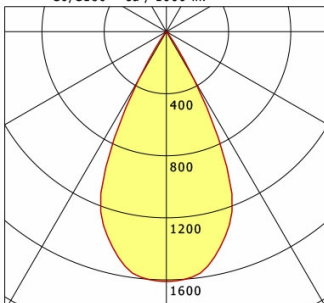

LTS

Ilvy Fix (3000 K, 1xLED 14W TWL 780lm 50°)

— C0/C180 cd / 1000 lm

	C0	C90	C180	C270
0°	1611	1611	1611	1611
15°	1402	1402	1402	1402
30°	356	356	356	356
45°	10	10	10	10
60°	1	1	1	1
75°	0	0	0	0
90°	0	0	0	0
cd / 1000 lm				

Offset [m] Cone width [m] Illuminance [lx]

η	LED
Efficiency	56 lm/W
Direct/Indirect	↓ 100% / ↑ 0%
System Power	14 W
UGR	X=4H, Y=8H
Reflection factors	70/50/20
UGR C0/C180	<10.0
UGR C90/C270	<10.0
CIE Flux Codes	99 100 100 100 100
Ra/CRI	>90

LTS

Ilvy Fix (4000 K, 1xLED 14W TWL 840lm 50°)

— C0/C180 cd / 1000 lm

	C0	C90	C180	C270
0°	1611	1611	1611	1611
15°	1402	1402	1402	1402
30°	356	356	356	356
45°	10	10	10	10
60°	1	1	1	1
75°	0	0	0	0
90°	0	0	0	0
cd / 1000 lm				

Offset [m] Cone width [m] Illuminance [lx]

η	LED
Efficiency	60 lm/W
Direct/Indirect	↓ 100% / ↑ 0%
System Power	14 W
UGR	X=4H, Y=8H
Reflection factors	70/50/20
UGR C0/C180	<10.0
UGR C90/C270	<10.0
CIE Flux Codes	99 100 100 100 100
Ra/CRI	>90