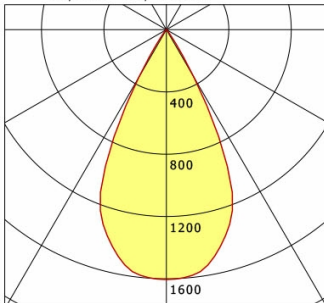

Bruttogewicht

LTS
LOVE TO SHINE

0.66 kg

ILVY-FIX 100.TWL.50.BK-GO/DALI

Ilvy Fix (6500 K, 1xLED 14W TWL 990lm 50°)

— C0/C180 cd / 1000 lm

	C0	C90	C180	C270
0°	1611	1611	1611	1611
15°	1402	1402	1402	1402
30°	356	356	356	356
45°	10	10	10	10
60°	1	1	1	1
75°	0	0	0	0
90°	0	0	0	0
cd / 1000 lm				

Offset [m] Cone width [m] Illuminance [lx]

η	LED
Efficiency	71 lm/W
Direct/Indirect	↓ 100% / ↑ 0%
System Power	14 W
UGR	X=4H, Y=8H
Reflection factors	70/50/20
UGR C0/C180	10.3
UGR C90/C270	10.3
CIE Flux Codes	99 100 100 100 100
Ra/CRI	>90

LTS

Ilvy Fix (2700 K, 1xLED 14W TWL 760lm 50°)

— C0/C180 cd / 1000 lm

	C0	C90	C180	C270
0°	1605	1605	1605	1605
15°	1405	1405	1405	1405
30°	352	352	352	352
45°	10	10	10	10
60°	1	1	1	1
75°	0	0	0	0
90°	0	0	0	0
cd / 1000 lm				

Offset [m] Cone width [m] Illuminance [lx]

η	LED
Efficiency	54 lm/W
Direct/Indirect	↓ 100% / ↑ 0%
System Power	14 W
UGR	X=4H, Y=8H
Reflection factors	70/50/20
UGR C0/C180	<10.0
UGR C90/C270	<10.0
CIE Flux Codes	99 100 100 100 100
Ra/CRI	>90