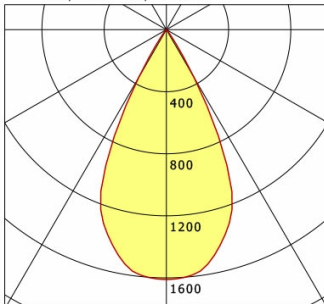

Offset [m] Cone width [m] Illuminance [lx]

η	LED
Efficiency	71 lm/W
Direct/Indirect	↓ 100% / ↑ 0%
System Power	14 W
UGR	X=4H, Y=8H
Reflection factors	70/50/20
UGR C0/C180	10.3
UGR C90/C270	10.3
CIE Flux Codes	99 100 100 100 100
Ra/CRI	>90

Offset [m] Cone width [m] Illuminance [lx]

η	LED
Efficiency	54 lm/W
Direct/Indirect	↓ 100% / ↑ 0%
System Power	14 W
UGR	X=4H, Y=8H
Reflection factors	70/50/20
UGR C0/C180	<10.0
UGR C90/C270	<10.0
CIE Flux Codes	99 100 100 100 100
Ra/CRI	>90

LTS

Ilvy Fix (3000 K, 1xLED 14W TWL 780lm 50°)

— C0/C180 cd / 1000 lm

	C0	C90	C180	C270
0°	1611	1611	1611	1611
15°	1402	1402	1402	1402
30°	356	356	356	356
45°	10	10	10	10
60°	1	1	1	1
75°	0	0	0	0
90°	0	0	0	0
cd / 1000 lm				

Offset [m] Cone width [m] Illuminance [lx]

η	LED
Efficiency	56 lm/W
Direct/Indirect	↓ 100% / ↑ 0%
System Power	14 W
UGR	X=4H, Y=8H
Reflection factors	70/50/20
UGR C0/C180	<10.0
UGR C90/C270	<10.0
CIE Flux Codes	99 100 100 100 100
Ra/CRI	>90