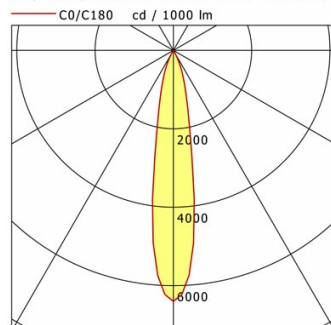

ILVY-FIX 100.TWL.20.WH-CO/DALI

Ilvy Fix (4000 K, 1xLED 14W TWL 860lm 20°)

	C0	C90	C180	C270
0°	6400	6400	6400	6400
15°	1343	1343	1343	1343
30°	85	85	85	85
45°	7	7	7	7
60°	1	1	1	1
75°	0	0	0	0
90°	0	0	0	0

cd / 1000 lm

Offset [m]	Cone width [m]	Illuminance [lx]
3.0	0.96	611.6
6.0	1.93	152.9
9.0	2.89	68.0
12.0	3.86	38.2
15.0	4.82	24.5

η	LED
Efficiency	62 lm/W
Direct/Indirect	↓ 100% / ↑ 0%
System Power	14 W
UGR	X=4H, Y=8H
Reflection factors	70/50/20
UGR C0/C180	<10.0
UGR C90/C270	<10.0
CIE Flux Codes	99 100 100 100 100
Ra/CRI	>90

LTS