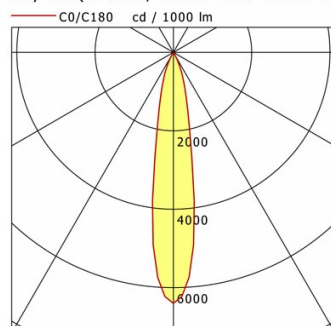

ILVY-FIX 100.TWL.20.WH-CO/DALI

Ilvy Fix (2700 K, 1xLED 14W TWL 780lm 20°)

	C0	C90	C180	C270
0°	6400	6400	6400	6400
15°	1343	1343	1343	1343
30°	85	85	85	85
45°	7	7	7	7
60°	1	1	1	1
75°	0	0	0	0
90°	0	0	0	0

cd / 1000 lm

Offset [m]	Cone width [m]	Illuminance [lx]
3.0	0.96	554.7
6.0	1.93	138.7
9.0	2.89	61.6
12.0	3.86	34.7
15.0	4.82	22.2

η	LED
Efficiency	56 lm/W
Direct/Indirect	↓ 100% / ↑ 0%
System Power	14 W
UGR	X=4H, Y=8H
Reflection factors	70/50/20
UGR C0/C180	<10.0
UGR C90/C270	<10.0
CIE Flux Codes	99 100 100 100 100
Ra/CRI	>90

LTS