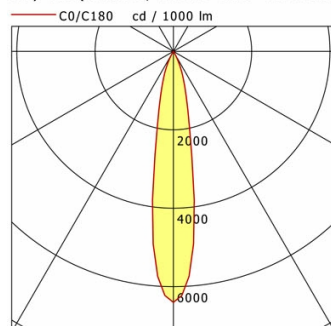

ILVY-FIX 100.TWL.20.WH-CO/DALI

Ilvy Fix (6500 K, 1xLED 14W TWL 1010lm 20°)

	C0	C90	C180	C270
0°	6400	6400	6400	6400
15°	1343	1343	1343	1343
30°	85	85	85	85
45°	7	7	7	7
60°	1	1	1	1
75°	0	0	0	0
90°	0	0	0	0

cd / 1000 lm

Offset [m]	Cone width [m]	Illuminance [lx]
3.0	0.96	718.2
6.0	1.93	179.6
9.0	2.89	79.8
12.0	3.86	44.9
15.0	4.82	28.7

η	LED
Efficiency	72 lm/W
Direct/Indirect	↓ 100% / ↑ 0%
System Power	14 W
UGR	X=4H, Y=8H
Reflection factors	70/50/20
UGR C0/C180	<10.0
UGR C90/C270	<10.0
CIE Flux Codes	99 100 100 100 100
Ra/CRI	>90

LTS