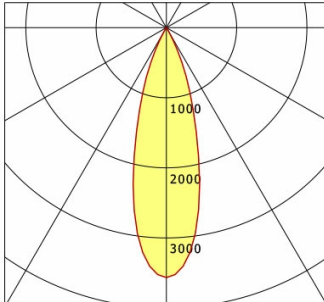

C0	C90	C180	C270
0°	3565	3565	3565	3565
15°	1711	1711	1711	1711
30°	92	92	92	92
45°	8	8	8	8
60°	1	1	1	1
75°	0	0	0	0
90°	0	0	0	0
cd / 1000 lm				

Offset [m] Cone width [m] Illuminance [lx]