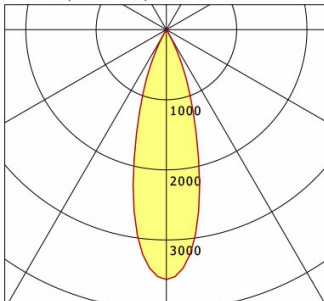

C0	C90	C180	C270
0°	3565	3565	3565	3565
15°	1711	1711	1711	1711
30°	92	92	92	92
45°	8	8	8	8
60°	1	1	1	1
75°	0	0	0	0
90°	0	0	0	0
cd / 1000 lm				

Offset [m] Cone width [m] Illuminance [lx]