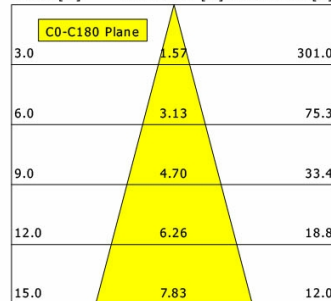

Offset [m] Cone width [m] Illuminance [lx]

η	LED
Efficiency	59 lm/W
Direct/Indirect	↓ 100% / ↑ 0%
System Power	14 W
UGR	X=4H, Y=8H
Reflection factors	70/50/20
UGR C0/C180	<10.0
UGR C90/C270	<10.0
CIE Flux Codes	99 100 100 100 100
Ra/CRI	>90

Offset [m] Cone width [m] Illuminance [lx]

η	LED
Efficiency	69 lm/W
Direct/Indirect	↓ 100% / ↑ 0%
System Power	14 W
UGR	X=4H, Y=8H
Reflection factors	70/50/20
UGR C0/C180	<10.0
UGR C90/C270	<10.0
CIE Flux Codes	99 100 100 100 100
Ra/CRI	>90

LTS

Ilvy Fix (3000 K, 1xLED 14W TWL 760lm 30°)

C0/C180 cd / 1000 lm

	C0	C90	C180	C270
0°	3565	3565	3565	3565
15°	1711	1711	1711	1711
30°	92	92	92	92
45°	8	8	8	8
60°	1	1	1	1
75°	0	0	0	0
90°	0	0	0	0
cd / 1000 lm				

Offset [m] Cone width [m] Illuminance [lx]

η	LED
Efficiency	54 lm/W
Direct/Indirect	↓ 100% / ↑ 0%
System Power	14 W
UGR	X=4H, Y=8H
Reflection factors	70/50/20
UGR C0/C180	<10.0
UGR C90/C270	<10.0
CIE Flux Codes	99 100 100 100 100
Ra/CRI	>90