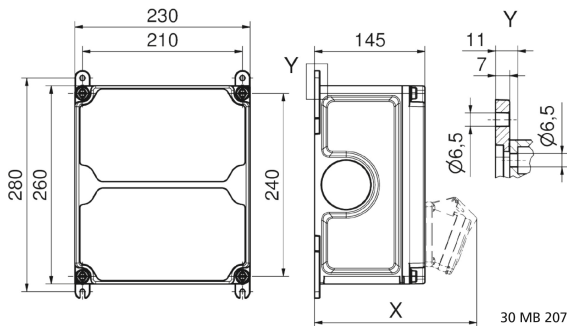

Surface-mounting distributor - plastic - VARIABOX - M

| Product description | |
|---------------------|--|
| BALS-Prd.-Nr | 89030 |
| EAN | 4024941205634 |
| Product category | VARIABOX - M |
| Specification/Norm | DIN EN 61439 |
| Protection degree | IP44 |
| Colour of appliance | Housing bottom simular black RAL 9017, Housing top grey RAL 7035 |
| Height | 260mm |
| Width | 230mm |
| Depth | 145mm |

| Product description | |
|---------------------|---|
| RDF factor | 1 |

| Logistics data | |
|----------------|------------------|
| Weight/pcs | 3.042 kg / Piece |
| Packaging | Carton |
| Content amount | 1 ST |
| EAN | 4024941205634 |
| Length | 300 mm |
| Width | 270 mm |
| Height | 255 mm |
| Weight | 3.278 kg |
| Volume | 20,655 ccm |

Tiefenmaß/ depth X (mm)

| Bezeichnung/ with | IP44 | IP67 |
|------------------------------------|------|------|
| OTC-Klappe/ OTC operating window | 180 | 180 |
| Schutzk. Steckdose/domestic socket | 162 | 205 |
| CEE 16A 3p | 200 | 200 |
| CEE 16A 4p | 204 | 202 |
| CEE 16A 5p | 207 | 205 |
| CEE 32A 3p/4p | 211 | 213 |
| CEE 32A 5p | 213 | 214 |
| CEE 63A 3p/4p/5p | 229 | 231 |