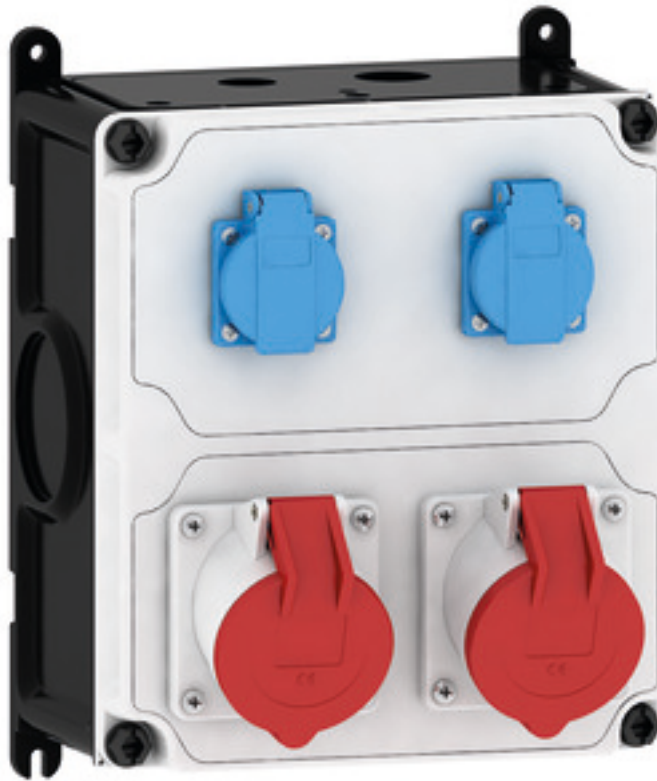

Surface-mounting distributor - plastic - VARIABOX - M

| Product description | |
|---------------------|--|
| BALS-Prd.-Nr | 89030 |
| EAN | 4024941205634 |
| Product category | VARIABOX - M |
| Specification/Norm | DIN EN 61439 |
| Protection degree | IP44 |
| Colour of appliance | Housing bottom simular black RAL 9017, Housing top grey RAL 7035 |
| Height | 260mm |
| Width | 230mm |
| Depth | 145mm |

| Product description | |
|---------------------|---|
| RDF factor | 1 |

| Logistics data | |
|----------------|------------------|
| Weight/pcs | 3.042 kg / Piece |
| Packaging | Carton |
| Content amount | 1 ST |
| EAN | 4024941205634 |
| Length | 300 mm |
| Width | 270 mm |
| Height | 255 mm |
| Weight | 3.278 kg |
| Volume | 20,655 ccm |

Tiefenmaß/ depth X (mm)

| Bezeichnung/ with | IP44 | IP67 |
|------------------------------------|------|------|
| OTC-Klappe/ OTC operating window | 180 | 180 |
| Schutzk. Steckdose/domestic socket | 162 | 205 |
| CEE 16A 3p | 200 | 200 |
| CEE 16A 4p | 204 | 202 |
| CEE 16A 5p | 207 | 205 |
| CEE 32A 3p/4p | 211 | 213 |
| CEE 32A 5p | 213 | 214 |
| CEE 63A 3p/4p/5p | 229 | 231 |