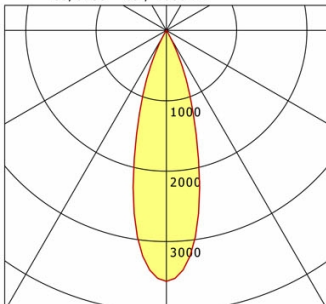

ILVY-FIX 100.TWL.30.WH-WH/DALI

Ilvy Fix (2700 K, 1xLED 14W TWL 740lm 30°)

— C0/C180 cd / 1000 lm

	C0	C90	C180	C270
0°	3565	3565	3565	3565
15°	1711	1711	1711	1711
30°	92	92	92	92
45°	8	8	8	8
60°	1	1	1	1
75°	0	0	0	0
90°	0	0	0	0
cd / 1000 lm				

Offset [m] Cone width [m] Illuminance [lx]