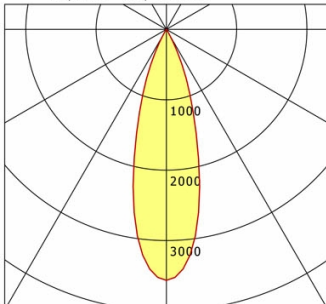

ILVY-FIX 100.TWL.30.WH-WH/DALI

Ilvy Fix (6500 K, 1xLED 14W TWL 970lm 30°)

— C0/C180 cd / 1000 lm

	C0	C90	C180	C270
0°	3565	3565	3565	3565
15°	1711	1711	1711	1711
30°	92	92	92	92
45°	8	8	8	8
60°	1	1	1	1
75°	0	0	0	0
90°	0	0	0	0
cd / 1000 lm				

Offset [m] Cone width [m] Illuminance [lx]