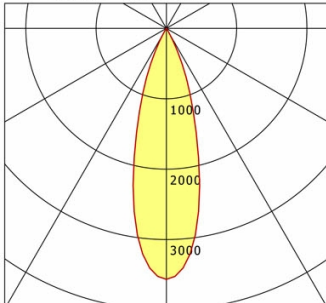

ILVY-FIX 100.TWL.30.WH-WH/DALI

Ilvy Fix (4000 K, 1xLED 14W TWL 820lm 30°)

— C0/C180 cd / 1000 lm

	C0	C90	C180	C270
0°	3565	3565	3565	3565
15°	1711	1711	1711	1711
30°	92	92	92	92
45°	8	8	8	8
60°	1	1	1	1
75°	0	0	0	0
90°	0	0	0	0
cd / 1000 lm				

Offset [m] Cone width [m] Illuminance [lx]