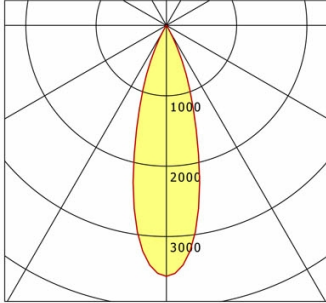

ILVY-FIX 100.TWL.30.BK-GO/DALI

Ilvy Fix (6500 K, 1xLED 14W TWL 970lm 30°)

— C0/C180 cd / 1000 lm

	C0	C90	C180	C270
0°	3565	3565	3565	3565
15°	1711	1711	1711	1711
30°	92	92	92	92
45°	8	8	8	8
60°	1	1	1	1
75°	0	0	0	0
90°	0	0	0	0
cd / 1000 lm				

Offset [m] Cone width [m] Illuminance [lx]