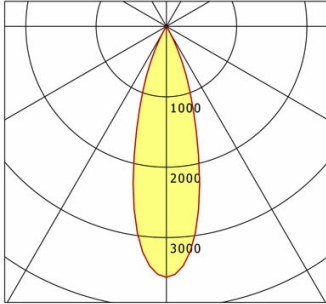

ILVY-FIX 100.TWL.30.BK-GO/DALI

Ilvy Fix (4000 K, 1xLED 14W TWL 820lm 30°)

— C0/C180 cd / 1000 lm

	C0	C90	C180	C270
0°	3565	3565	3565	3565
15°	1711	1711	1711	1711
30°	92	92	92	92
45°	8	8	8	8
60°	1	1	1	1
75°	0	0	0	0
90°	0	0	0	0
cd / 1000 lm				

Offset [m] Cone width [m] Illuminance [lx]