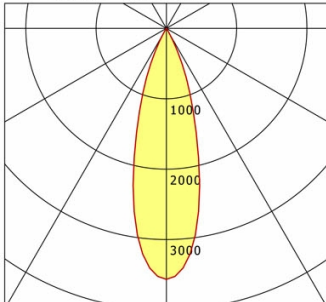

ILVY-FIX 100.TWL.30.BK-GO/DALI

Ilvy Fix (3000 K, 1xLED 14W TWL 760lm 30°)

— C0/C180 cd / 1000 lm

	C0	C90	C180	C270
0°	3565	3565	3565	3565
15°	1711	1711	1711	1711
30°	92	92	92	92
45°	8	8	8	8
60°	1	1	1	1
75°	0	0	0	0
90°	0	0	0	0
cd / 1000 lm				

Offset [m] Cone width [m] Illuminance [lx]