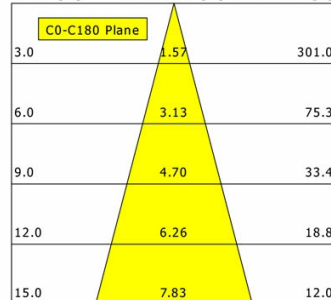

Offset [m] Cone width [m] Illuminance [lx]

η	LED
Efficiency	59 lm/W
Direct/Indirect	↓ 100% / ↑ 0%
System Power	14 W
UGR	X=4H, Y=8H
Reflection factors	70/50/20
UGR C0/C180	<10.0
UGR C90/C270	<10.0
CIE Flux Codes	99 100 100 100 100
Ra/CRI	>90

Offset [m] Cone width [m] Illuminance [lx]

η	LED
Efficiency	69 lm/W
Direct/Indirect	↓ 100% / ↑ 0%
System Power	14 W
UGR	X=4H, Y=8H
Reflection factors	70/50/20
UGR C0/C180	<10.0
UGR C90/C270	<10.0
CIE Flux Codes	99 100 100 100 100
Ra/CRI	>90

LTS

ILVY-FIX 100.TWL.30.BK-GO/DALI

Ilvy Fix (3000 K, 1xLED 14W TWL 760lm 30°)

— C0/C180 cd / 1000 lm

	C0	C90	C180	C270
0°	3565	3565	3565	3565
15°	1711	1711	1711	1711
30°	92	92	92	92
45°	8	8	8	8
60°	1	1	1	1
75°	0	0	0	0
90°	0	0	0	0
cd / 1000 lm				

Offset [m] Cone width [m] Illuminance [lx]

η	LED
Efficiency	54 lm/W
Direct/Indirect	↓ 100% / ↑ 0%
System Power	14 W
UGR	X=4H, Y=8H
Reflection factors	70/50/20
UGR C0/C180	<10.0
UGR C90/C270	<10.0
CIE Flux Codes	99 100 100 100 100
Ra/CRI	>90