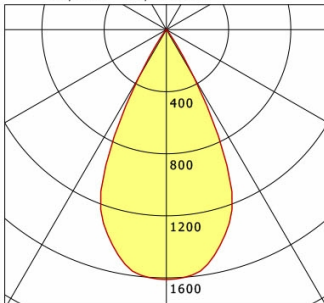

Bruttogewicht

LTS
LOVE TO SHINE

0.66 kg

ILVY-FIX 100.TWL.50.WH-CO/DALI

Ilvy Fix (2700 K, 1xLED 14W TWL 760lm 50°)

— C0/C180 cd / 1000 lm

	C0	C90	C180	C270
0°	1605	1605	1605	1605
15°	1405	1405	1405	1405
30°	352	352	352	352
45°	10	10	10	10
60°	1	1	1	1
75°	0	0	0	0
90°	0	0	0	0
cd / 1000 lm				

Offset [m] Cone width [m] Illuminance [lx]

η	LED
Efficiency	54 lm/W
Direct/Indirect	↓ 100% / ↑ 0%
System Power	14 W
UGR	X=4H, Y=8H
Reflection factors	70/50/20
UGR C0/C180	<10.0
UGR C90/C270	<10.0
CIE Flux Codes	99 100 100 100 100
Ra/CRI	>90

LTS

Ilvy Fix (3000 K, 1xLED 14W TWL 780lm 50°)

— C0/C180 cd / 1000 lm

	C0	C90	C180	C270
0°	1611	1611	1611	1611
15°	1402	1402	1402	1402
30°	356	356	356	356
45°	10	10	10	10
60°	1	1	1	1
75°	0	0	0	0
90°	0	0	0	0
cd / 1000 lm				

Offset [m] Cone width [m] Illuminance [lx]

η	LED
Efficiency	56 lm/W
Direct/Indirect	↓ 100% / ↑ 0%
System Power	14 W
UGR	X=4H, Y=8H
Reflection factors	70/50/20
UGR C0/C180	<10.0
UGR C90/C270	<10.0
CIE Flux Codes	99 100 100 100 100
Ra/CRI	>90