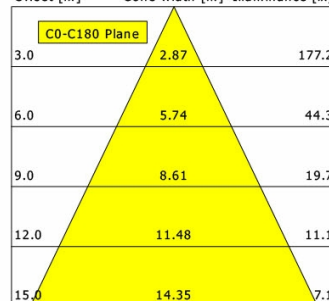

Offset [m] Cone width [m] Illuminance [lx]

η	LED
Efficiency	56 lm/W
Direct/Indirect	↓ 100% / ↑ 0%
System Power	14 W
UGR	X=4H, Y=8H
Reflection factors	70/50/20
UGR C0/C180	<10.0
UGR C90/C270	<10.0
CIE Flux Codes	99 100 100 100 100
Ra/CRI	>90

Offset [m] Cone width [m] Illuminance [lx]

η	LED
Efficiency	60 lm/W
Direct/Indirect	↓ 100% / ↑ 0%
System Power	14 W
UGR	X=4H, Y=8H
Reflection factors	70/50/20
UGR C0/C180	<10.0
UGR C90/C270	<10.0
CIE Flux Codes	99 100 100 100 100
Ra/CRI	>90

LTS

Ilvy Fix (6500 K, 1xLED 14W TWL 990lm 50°)

— C0/C180 cd / 1000 lm

	C0	C90	C180	C270
0°	1611	1611	1611	1611
15°	1402	1402	1402	1402
30°	356	356	356	356
45°	10	10	10	10
60°	1	1	1	1
75°	0	0	0	0
90°	0	0	0	0
cd / 1000 lm				

Offset [m] Cone width [m] Illuminance [lx]

η	LED
Efficiency	71 lm/W
Direct/Indirect	↓ 100% / ↑ 0%
System Power	14 W
UGR	X=4H, Y=8H
Reflection factors	70/50/20
UGR C0/C180	10.3
UGR C90/C270	10.3
CIE Flux Codes	99 100 100 100 100
Ra/CRI	>90