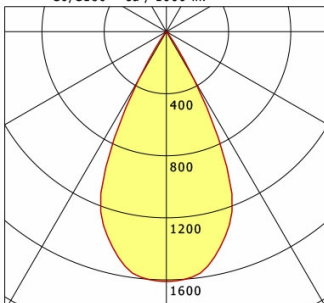

Offset [m] Cone width [m] Illuminance [lx]

η	LED
Efficiency	56 lm/W
Direct/Indirect	↓ 100% / ↑ 0%
System Power	14 W
UGR	X=4H, Y=8H
Reflection factors	70/50/20
UGR C0/C180	<10.0
UGR C90/C270	<10.0
CIE Flux Codes	99 100 100 100 100
Ra/CRI	>90

LTS

Ilvy Fix (4000 K, 1xLED 14W TWL 840lm 50°)

— C0/C180 cd / 1000 lm

	C0	C90	C180	C270
0°	1611	1611	1611	1611
15°	1402	1402	1402	1402
30°	356	356	356	356
45°	10	10	10	10
60°	1	1	1	1
75°	0	0	0	0
90°	0	0	0	0
cd / 1000 lm				

Offset [m] Cone width [m] Illuminance [lx]

η	LED
Efficiency	60 lm/W
Direct/Indirect	↓ 100% / ↑ 0%
System Power	14 W
UGR	X=4H, Y=8H
Reflection factors	70/50/20
UGR C0/C180	<10.0
UGR C90/C270	<10.0
CIE Flux Codes	99 100 100 100 100
Ra/CRI	>90

LTS

Ilvy Fix (6500 K, 1xLED 14W TWL 990lm 50°)

— C0/C180 cd / 1000 lm

	C0	C90	C180	C270
0°	1611	1611	1611	1611
15°	1402	1402	1402	1402
30°	356	356	356	356
45°	10	10	10	10
60°	1	1	1	1
75°	0	0	0	0
90°	0	0	0	0
cd / 1000 lm				