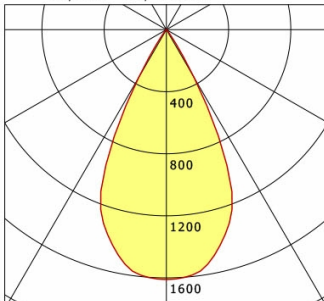

C0	C90	C180	C270
0°	1611	1611	1611	1611
15°	1402	1402	1402	1402
30°	356	356	356	356
45°	10	10	10	10
60°	1	1	1	1
75°	0	0	0	0
90°	0	0	0	0
cd / 1000 lm				

Offset [m] Cone width [m] Illuminance [lx]