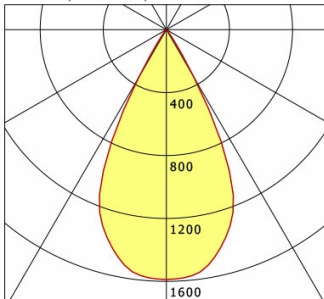

Offset [m] Cone width [m] Illuminance [lx]

<b>η</b>	LED
Efficiency	56 lm/W
Direct/Indirect	↓ 100% / ↑ 0%
System Power	14 W
<b>UGR</b>	X=4H, Y=8H
Reflection factors	70/50/20
UGR C0/C180	11.1
UGR C90/C270	11.1
CIE Flux Codes	99 100 100 100 100
Ra/CRI	>90

LTS

Ilvy Cardanic (4000 K, 1xLED 14W TWL 850lm 50°)

— C0/C180 cd / 1000 lm

	C0	C90	C180	C270
0°	1588	1588	1588	1588
15°	1399	1399	1399	1399
30°	351	351	351	351
45°	9	9	9	9
60°	2	2	2	2
75°	0	0	0	0
90°	0	0	0	0
cd / 1000 lm				

Offset [m] Cone width [m] Illuminance [lx]

<b>η</b>	LED
Efficiency	61 lm/W
Direct/Indirect	↓ 100% / ↑ 0%
System Power	14 W
<b>UGR</b>	X=4H, Y=8H
Reflection factors	70/50/20
UGR C0/C180	11.3
UGR C90/C270	11.3
CIE Flux Codes	99 100 100 100 100
Ra/CRI	>90

LTS

Ilvy Cardanic (6500 K, 1xLED 14W TWL 1000lm 50°)

— C0/C180 cd / 1000 lm

	C0	C90	C180	C270
0°	1588	1588	1588	1588
15°	1399	1399	1399	1399
30°	351	351	351	351
45°	9	9	9	9
60°	2	2	2	2
75°	0	0	0	0
90°	0	0	0	0
cd / 1000 lm				