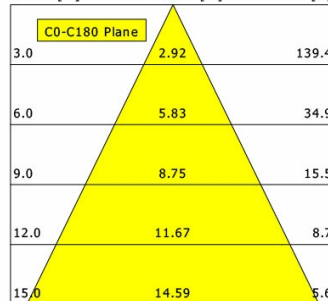

# ILVY-CAR 100.TWL.50.WH-CO/DALI

Ilvy Cardanic (2700 K, 1xLED 14W TWL 770lm 50°)

— C0/C180 cd / 1000 lm

	C0	C90	C180	C270
0°	1588	1588	1588	1588
15°	1405	1405	1405	1405
30°	349	349	349	349
45°	8	8	8	8
60°	2	2	2	2
75°	0	0	0	0
90°	0	0	0	0
cd / 1000 lm				

Offset [m] Cone width [m] Illuminance [lx]

<b>η</b>	LED
Efficiency	55 lm/W
Direct/Indirect	↓ 100% / ↑ 0%
System Power	14 W
<b>UGR</b>	X=4H, Y=8H
Reflection factors	70/50/20
UGR C0/C180	11.0
UGR C90/C270	11.0
CIE Flux Codes	99 100 100 100 100
Ra/CRI	>90

LTS

Ilvy Cardanic (3000 K, 1xLED 14W TWL 790lm 50°)

— C0/C180 cd / 1000 lm

	C0	C90	C180	C270
0°	1588	1588	1588	1588
15°	1399	1399	1399	1399
30°	351	351	351	351
45°	9	9	9	9
60°	2	2	2	2
75°	0	0	0	0
90°	0	0	0	0
cd / 1000 lm				

Offset [m] Cone width [m] Illuminance [lx]

<b>η</b>	LED
Efficiency	56 lm/W
Direct/Indirect	↓ 100% / ↑ 0%
System Power	14 W
<b>UGR</b>	X=4H, Y=8H
Reflection factors	70/50/20
UGR C0/C180	11.1
UGR C90/C270	11.1
CIE Flux Codes	99 100 100 100 100
Ra/CRI	>90