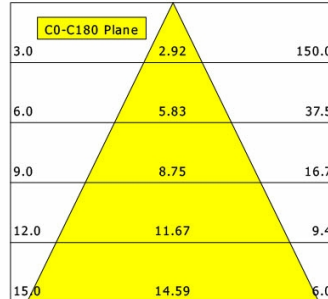

LTS

Ilvy Cardanic (3000 K, 1xLED 14W TWL 790lm 50°)

— C0/C180 cd / 1000 lm

	C0	C90	C180	C270
0°	1588	1588	1588	1588
15°	1399	1399	1399	1399
30°	351	351	351	351
45°	9	9	9	9
60°	2	2	2	2
75°	0	0	0	0
90°	0	0	0	0
cd / 1000 lm				

Offset [m] Cone width [m] Illuminance [lx]

<b>η</b>	LED
Efficiency	56 lm/W
Direct/Indirect	↓ 100% / ↑ 0%
System Power	14 W
<b>UGR</b>	X=4H, Y=8H
Reflection factors	70/50/20
UGR C0/C180	11.1
UGR C90/C270	11.1
CIE Flux Codes	99 100 100 100 100
Ra/CRI	>90

LTS

Ilvy Cardanic (4000 K, 1xLED 14W TWL 850lm 50°)

— C0/C180 cd / 1000 lm

	C0	C90	C180	C270
0°	1588	1588	1588	1588
15°	1399	1399	1399	1399
30°	351	351	351	351
45°	9	9	9	9
60°	2	2	2	2
75°	0	0	0	0
90°	0	0	0	0
cd / 1000 lm				

Offset [m] Cone width [m] Illuminance [lx]

<b>η</b>	LED
Efficiency	61 lm/W
Direct/Indirect	↓ 100% / ↑ 0%
System Power	14 W
<b>UGR</b>	X=4H, Y=8H
Reflection factors	70/50/20
UGR C0/C180	11.3
UGR C90/C270	11.3
CIE Flux Codes	99 100 100 100 100
Ra/CRI	>90