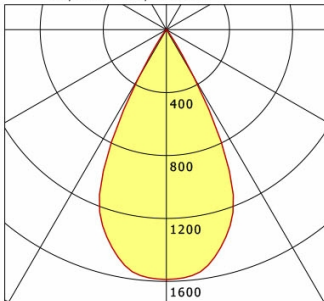

# ILVY-CAR 100.TWL.50.WH-CO/DALI

Ilvy Cardanic (2700 K, 1xLED 14W TWL 770lm 50°)

— C0/C180 cd / 1000 lm

	C0	C90	C180	C270
0°	1588	1588	1588	1588
15°	1405	1405	1405	1405
30°	349	349	349	349
45°	8	8	8	8
60°	2	2	2	2
75°	0	0	0	0
90°	0	0	0	0
cd / 1000 lm				

Offset [m] Cone width [m] Illuminance [lx]

<b>η</b>	LED
Efficiency	55 lm/W
Direct/Indirect	↓ 100% / ↑ 0%
System Power	14 W
<b>UGR</b>	X=4H, Y=8H
Reflection factors	70/50/20
UGR C0/C180	11.0
UGR C90/C270	11.0
CIE Flux Codes	99 100 100 100 100
Ra/CRI	>90

LTS

Ilvy Cardanic (3000 K, 1xLED 14W TWL 790lm 50°)

— C0/C180 cd / 1000 lm

	C0	C90	C180	C270
0°	1588	1588	1588	1588
15°	1399	1399	1399	1399
30°	351	351	351	351
45°	9	9	9	9
60°	2	2	2	2
75°	0	0	0	0
90°	0	0	0	0
cd / 1000 lm				

Offset [m] Cone width [m] Illuminance [lx]

<b>η</b>	LED
Efficiency	56 lm/W
Direct/Indirect	↓ 100% / ↑ 0%
System Power	14 W
<b>UGR</b>	X=4H, Y=8H
Reflection factors	70/50/20
UGR C0/C180	11.1
UGR C90/C270	11.1
CIE Flux Codes	99 100 100 100 100
Ra/CRI	>90