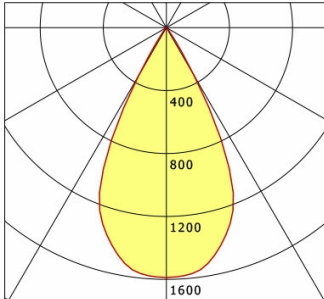

Offset [m] Cone width [m] Illuminance [lx]

<b>η</b>	LED
Efficiency	55 lm/W
Direct/Indirect	↓ 100% / ↑ 0%
System Power	14 W
<b>UGR</b>	X=4H, Y=8H
Reflection factors	70/50/20
UGR C0/C180	11.0
UGR C90/C270	11.0
CIE Flux Codes	99 100 100 100 100
Ra/CRI	>90

LTS

Ilvy Cardanic (3000 K, 1xLED 14W TWL 790lm 50°)

— C0/C180 cd / 1000 lm

	C0	C90	C180	C270
0°	1588	1588	1588	1588
15°	1399	1399	1399	1399
30°	351	351	351	351
45°	9	9	9	9
60°	2	2	2	2
75°	0	0	0	0
90°	0	0	0	0
cd / 1000 lm				

Offset [m] Cone width [m] Illuminance [lx]

<b>η</b>	LED
Efficiency	56 lm/W
Direct/Indirect	↓ 100% / ↑ 0%
System Power	14 W
<b>UGR</b>	X=4H, Y=8H
Reflection factors	70/50/20
UGR C0/C180	11.1
UGR C90/C270	11.1
CIE Flux Codes	99 100 100 100 100
Ra/CRI	>90

LTS

Ilvy Cardanic (4000 K, 1xLED 14W TWL 850lm 50°)

— C0/C180 cd / 1000 lm

	C0	C90	C180	C270
0°	1588	1588	1588	1588
15°	1399	1399	1399	1399
30°	351	351	351	351
45°	9	9	9	9
60°	2	2	2	2
75°	0	0	0	0
90°	0	0	0	0
cd / 1000 lm				