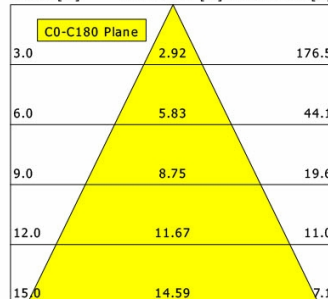

LTS

Ilvy Cardanic (4000 K, 1xLED 14W TWL 850lm 50°)

— C0/C180 cd / 1000 lm

	C0	C90	C180	C270
0°	1588	1588	1588	1588
15°	1399	1399	1399	1399
30°	351	351	351	351
45°	9	9	9	9
60°	2	2	2	2
75°	0	0	0	0
90°	0	0	0	0
cd / 1000 lm				

Offset [m] Cone width [m] Illuminance [lx]

<b>η</b>	LED
Efficiency	61 lm/W
Direct/Indirect	↓ 100% / ↑ 0%
System Power	14 W
<b>UGR</b>	X=4H, Y=8H
Reflection factors	70/50/20
UGR C0/C180	11.3
UGR C90/C270	11.3
CIE Flux Codes	99 100 100 100 100
Ra/CRI	>90

LTS

Ilvy Cardanic (6500 K, 1xLED 14W TWL 1000lm 50°)

— C0/C180 cd / 1000 lm

	C0	C90	C180	C270
0°	1588	1588	1588	1588
15°	1399	1399	1399	1399
30°	351	351	351	351
45°	9	9	9	9
60°	2	2	2	2
75°	0	0	0	0
90°	0	0	0	0
cd / 1000 lm				

Offset [m] Cone width [m] Illuminance [lx]

<b>η</b>	LED
Efficiency	71 lm/W
Direct/Indirect	↓ 100% / ↑ 0%
System Power	14 W
<b>UGR</b>	X=4H, Y=8H
Reflection factors	70/50/20
UGR C0/C180	11.9
UGR C90/C270	11.9
CIE Flux Codes	99 100 100 100 100
Ra/CRI	>90