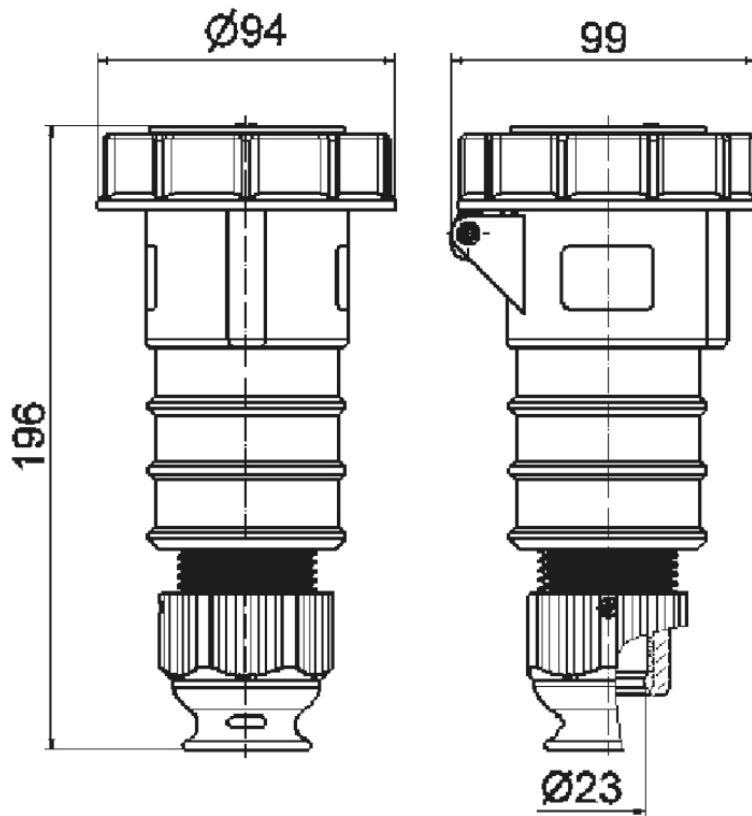

Connector - for reefer containers with cable gland

Product description	
BALS-Prd.-Nr	310426
EAN	4024941107105
Product category	QUICK-CONNECT TE connector
Current	32A
Number of poles	4p
Arrangement of phases	3P+PE
Position of earth contact	3 h
Voltage	380V~(50Hz) 440V~(60Hz) for reefer containers only
Frequency	50/60Hz

Product description	
Protection degree	IP67
Colour code	red RAL 3000
Colour of appliance	Hinged lid red RAL 3000, Enclosure red RAL 3000, Bayonet ring grey RAL 7035, Cable gland grey RAL 7035
Connection design	screwless spring terminals with KONTEX-contact
Maximum conductor size	6,0 qmm
Cable entry	with cable gland
Height	198mm
Width	94mm
Depth	97mm
Material of enclosure	Polyamide
Contacts	the contact carrier is made of high temperature resistant material, the contacts are brass nickel plated

Logistics data	
Weight/pcs	0.329 kg / Piece
Packaging	Bag
Content amount	1 ST
EAN	4024941107105
Length	97 mm
Width	94 mm
Height	198 mm

Logistics data	
Weight	0.33 kg
Volume	1,805.364 ccm
Packaging	Carton
Content amount	10 ST
EAN	4024941962605
Length	325 mm
Width	217 mm
Height	210 mm
Weight	3.496 kg
Volume	13,588.4 ccm