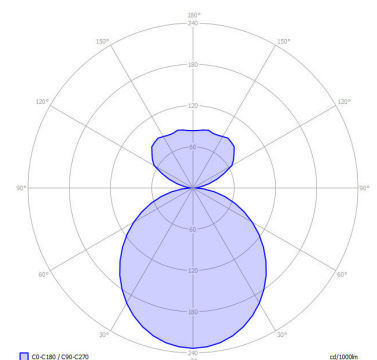

Basic-P5

Pendant luminaire - Direct/indirect light distribution

Illustrations may only be similar and serve as an orientation.

Basic-P5. LED. Pendant luminaire. Luminaire body with 38mm visible overall height and minimalist edge of only 5mm. Luminaire body made of high-quality aluminum profile. Surface finish Snow White. Direct/indirect light distribution. Colour temperature: 4000K (Cool White). Colour Rendering Index (CRI): >80. Opal diffuser for enhanced light transmission and perfect uniform illumination. Dimmable DALI. DxH (round). D=800mm. H=38mm. Central cord suspension with ceiling rose and power supply cable (Set). Pendant length max 1500mm. Power supply:

Basic-P5

Pendant luminaire - Direct/indirect light distribution

Customer / Project: _____

Note: _____

Productname	Basic-P5	LED lifetime	L80B10 (tq 25°C) = 50.000h
Lamp	LED	Photometric code	8 40 / 3 3 9
Installation Type	Pendant luminaire	Photobiological class	RG0 (EN62471)
Surface finish	Snow White	Indoor/Outdoor	Indoor: ta [ambient] max. 25°C
Light characteristics	Direct/indirect light distribution	Weight (kg)	9,5kg
Colour temperature	4000K		
Colour Rendering Index (CRI)	CRI>80		
Optical system	Opal diffuser		
Control	Dimmable (DALI)		
Length L/Diameter D (mm)	D=800mm		
Height H (mm)	H=38mm		
Current/Power	High-Power		
Luminous Flux	12120lm		
Watt	110W		
Suspension	Central cord susp. (Set)		
Ceiling rose colour	Ceiling rose: Matching luminaire's surface colour		
Pendant length (mm)	Pendant length max 1500mm		
Degree of protection	IP40		
Certification	ENEC		
Cable Colour	Power supply: transparent		